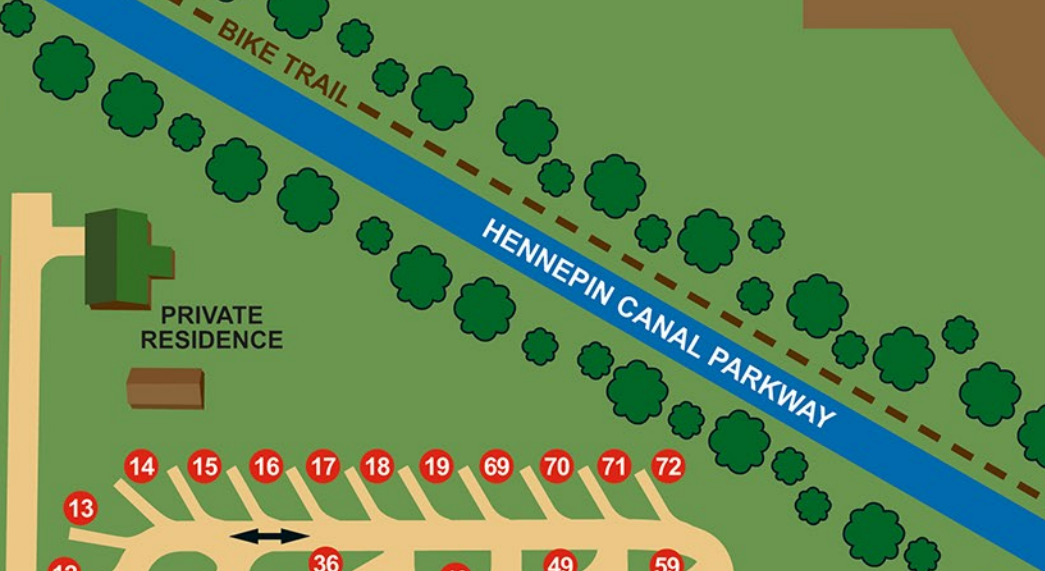

CENTENNIAL PARK

HIGHWAY 30 - E. ROCK FALLS ROAD

PRIVATE HOMES

PRIVATE HOMES

ENTRANCE

EAST 17TH STREET

STORE
OFFICE
SNACK BAR
RESTROOMS
SHOWERS
CASINO

LEGEND

- Water, Sewer, & 20-30-50 amp Electric
- Dumping Station
- Parking

600 East 17th Street
Rock Falls, Illinois 61071
(815) 499-0520
www.CrystalLakeRecreation.com