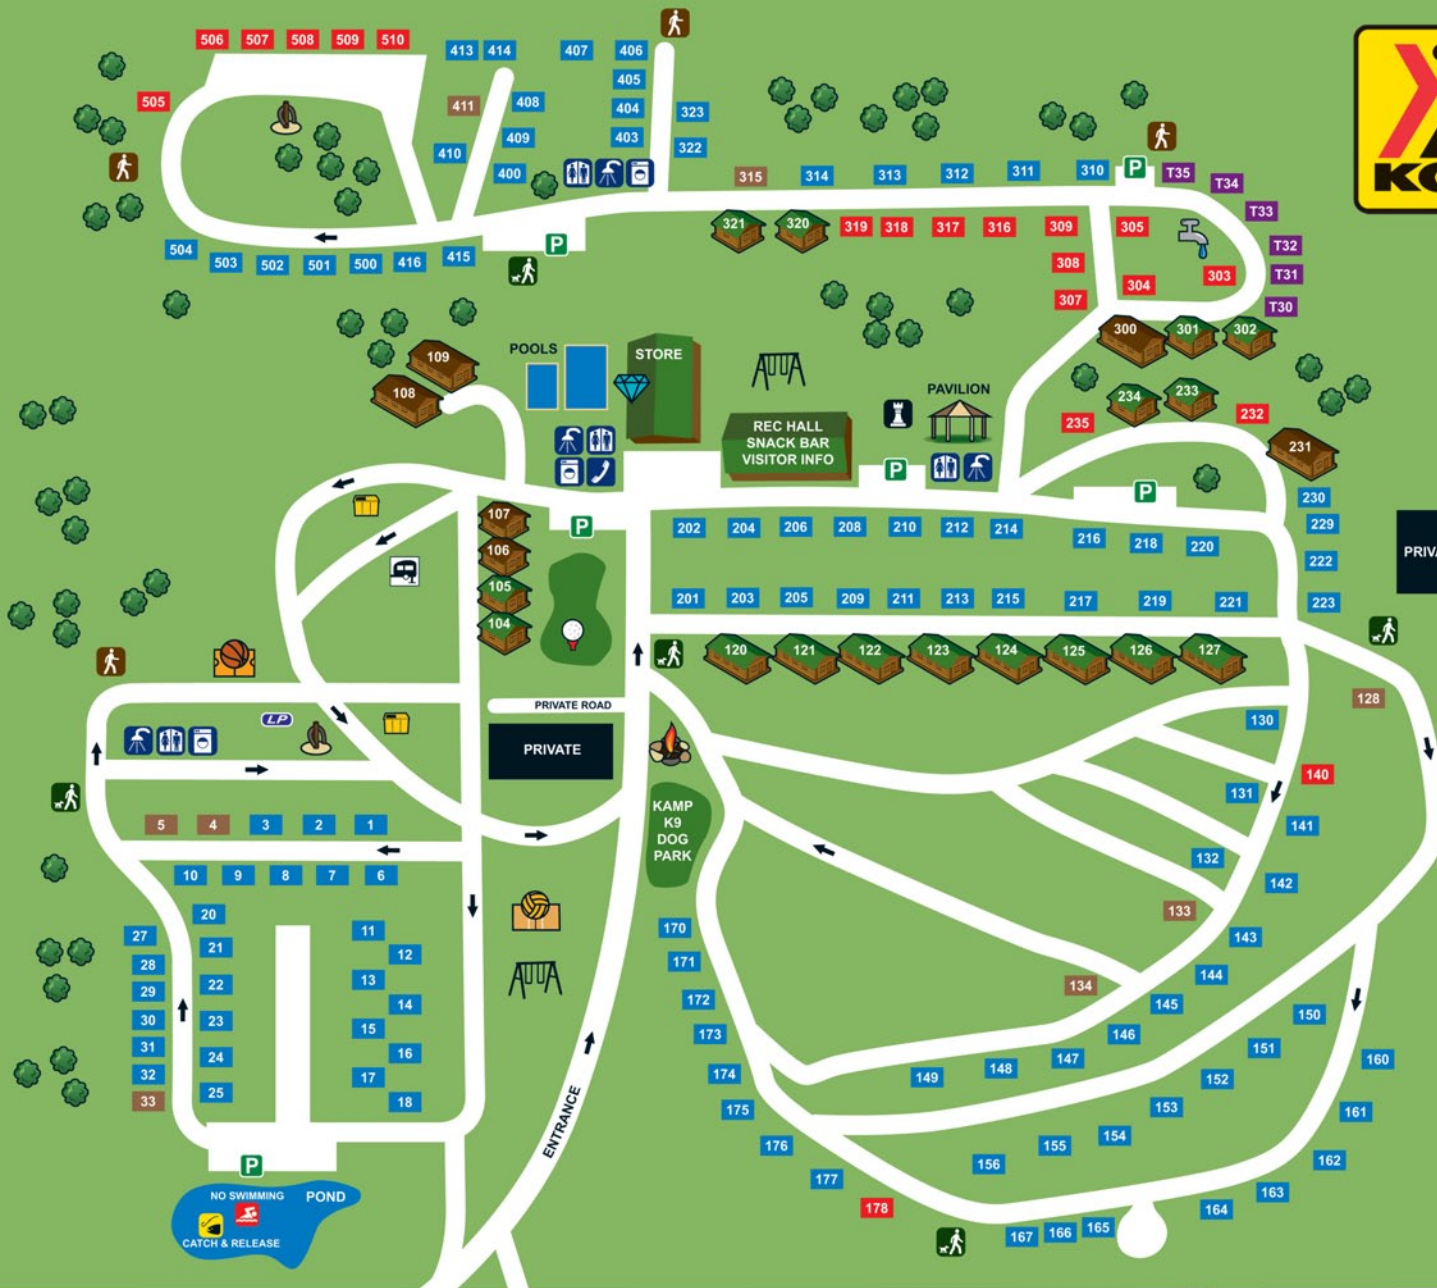

# ELIZABETHTOWN HERSHEY KOA

- |                                |                     |
|--------------------------------|---------------------|
| Full Hookup with Patio (W/E/S) | Showers             |
| Full Hookup (W/E/S)            | Laundry             |
| Electric & Water               | Horseshoes          |
| Tent Site                      | Playground          |
| One Room Cabin                 | Public Phone        |
| One Room Cabin Plus            | Dumpster/Recycling  |
| Two Room Cabin                 | Pet Walk            |
| Deluxe Cabin                   | Trail               |
| Water                          | Fishing             |
| Dump Station                   | Mini-Golf           |
| Volleyball                     | Giant Chess         |
| Basketball                     | Gem Mining          |
| Parking                        | Propane             |
| Restrooms                      | Community Fire Ring |

## FOR YOUR CONVENIENCE

Quiet time: 11:00 PM to 7:00 AM.

### Pool Hours

Sunday thru Thursday 10:00 AM - 8:45 PM

Friday and Saturday 10:00 AM - 9:45 PM

Laundries are open 24 hours.

Store hours as posted.

Check-out time: 11:30 AM.

(Please ask to reregister by 10:00 AM.)

Your Campsite #

Speed Limit: 10 MPH

Wi-Fi Password: