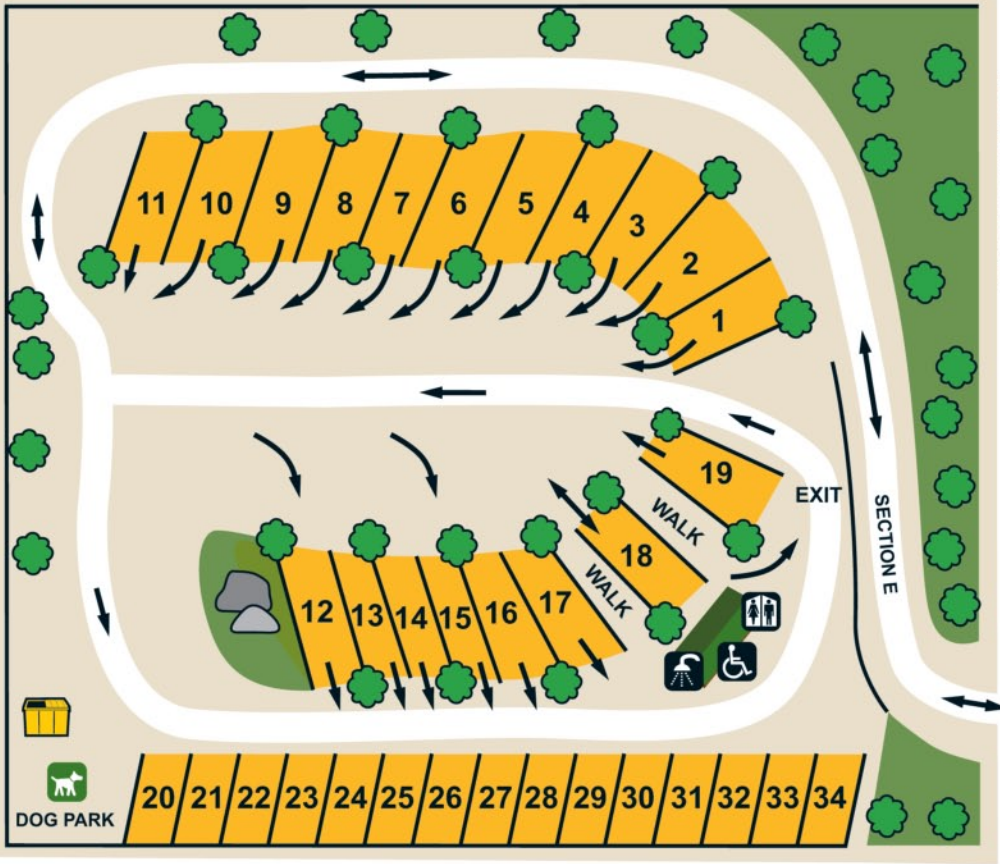

GREEN RIVER

RV PARK

greenriverrvpark.com

**SPEED
LIMIT
5 MPH**

LEGEND

- Restrooms
- Handicap Access
- Dumpster
- Showers
- Laundry

360 Washington Avenue
Green River, WY 82935 • (307) 875-2630

Exit 85 **80** Exit 89

HIGHWAY 374