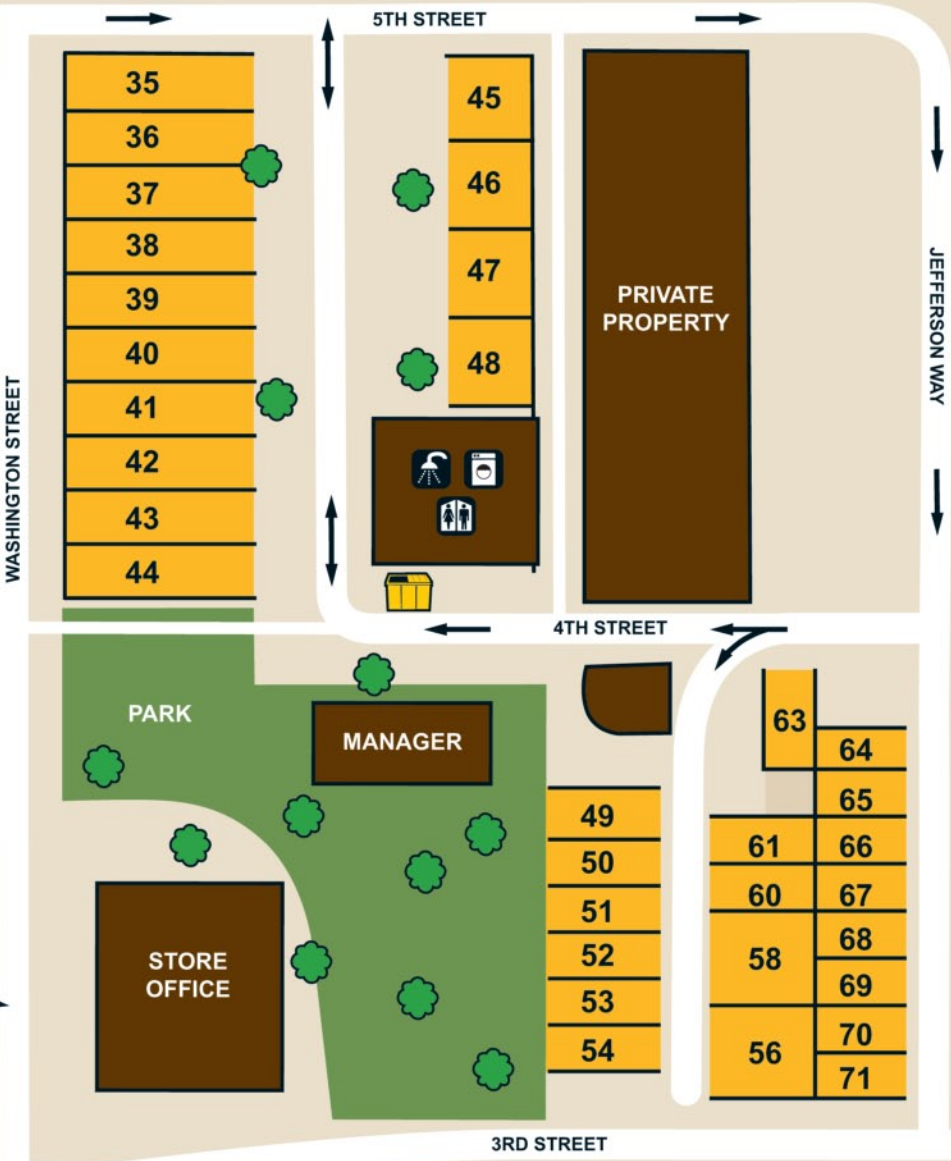

GREEN RIVER

RV PARK

greenriverrvpark.com

**SPEED
LIMIT
5 MPH**

LEGEND

- Restrooms
- Handicap Access
- Dumpster
- Showers
- Laundry

360 Washington Avenue
Green River, WY 82935 • (307) 875-2630

Exit 85 **80** Exit 89

HIGHWAY 374