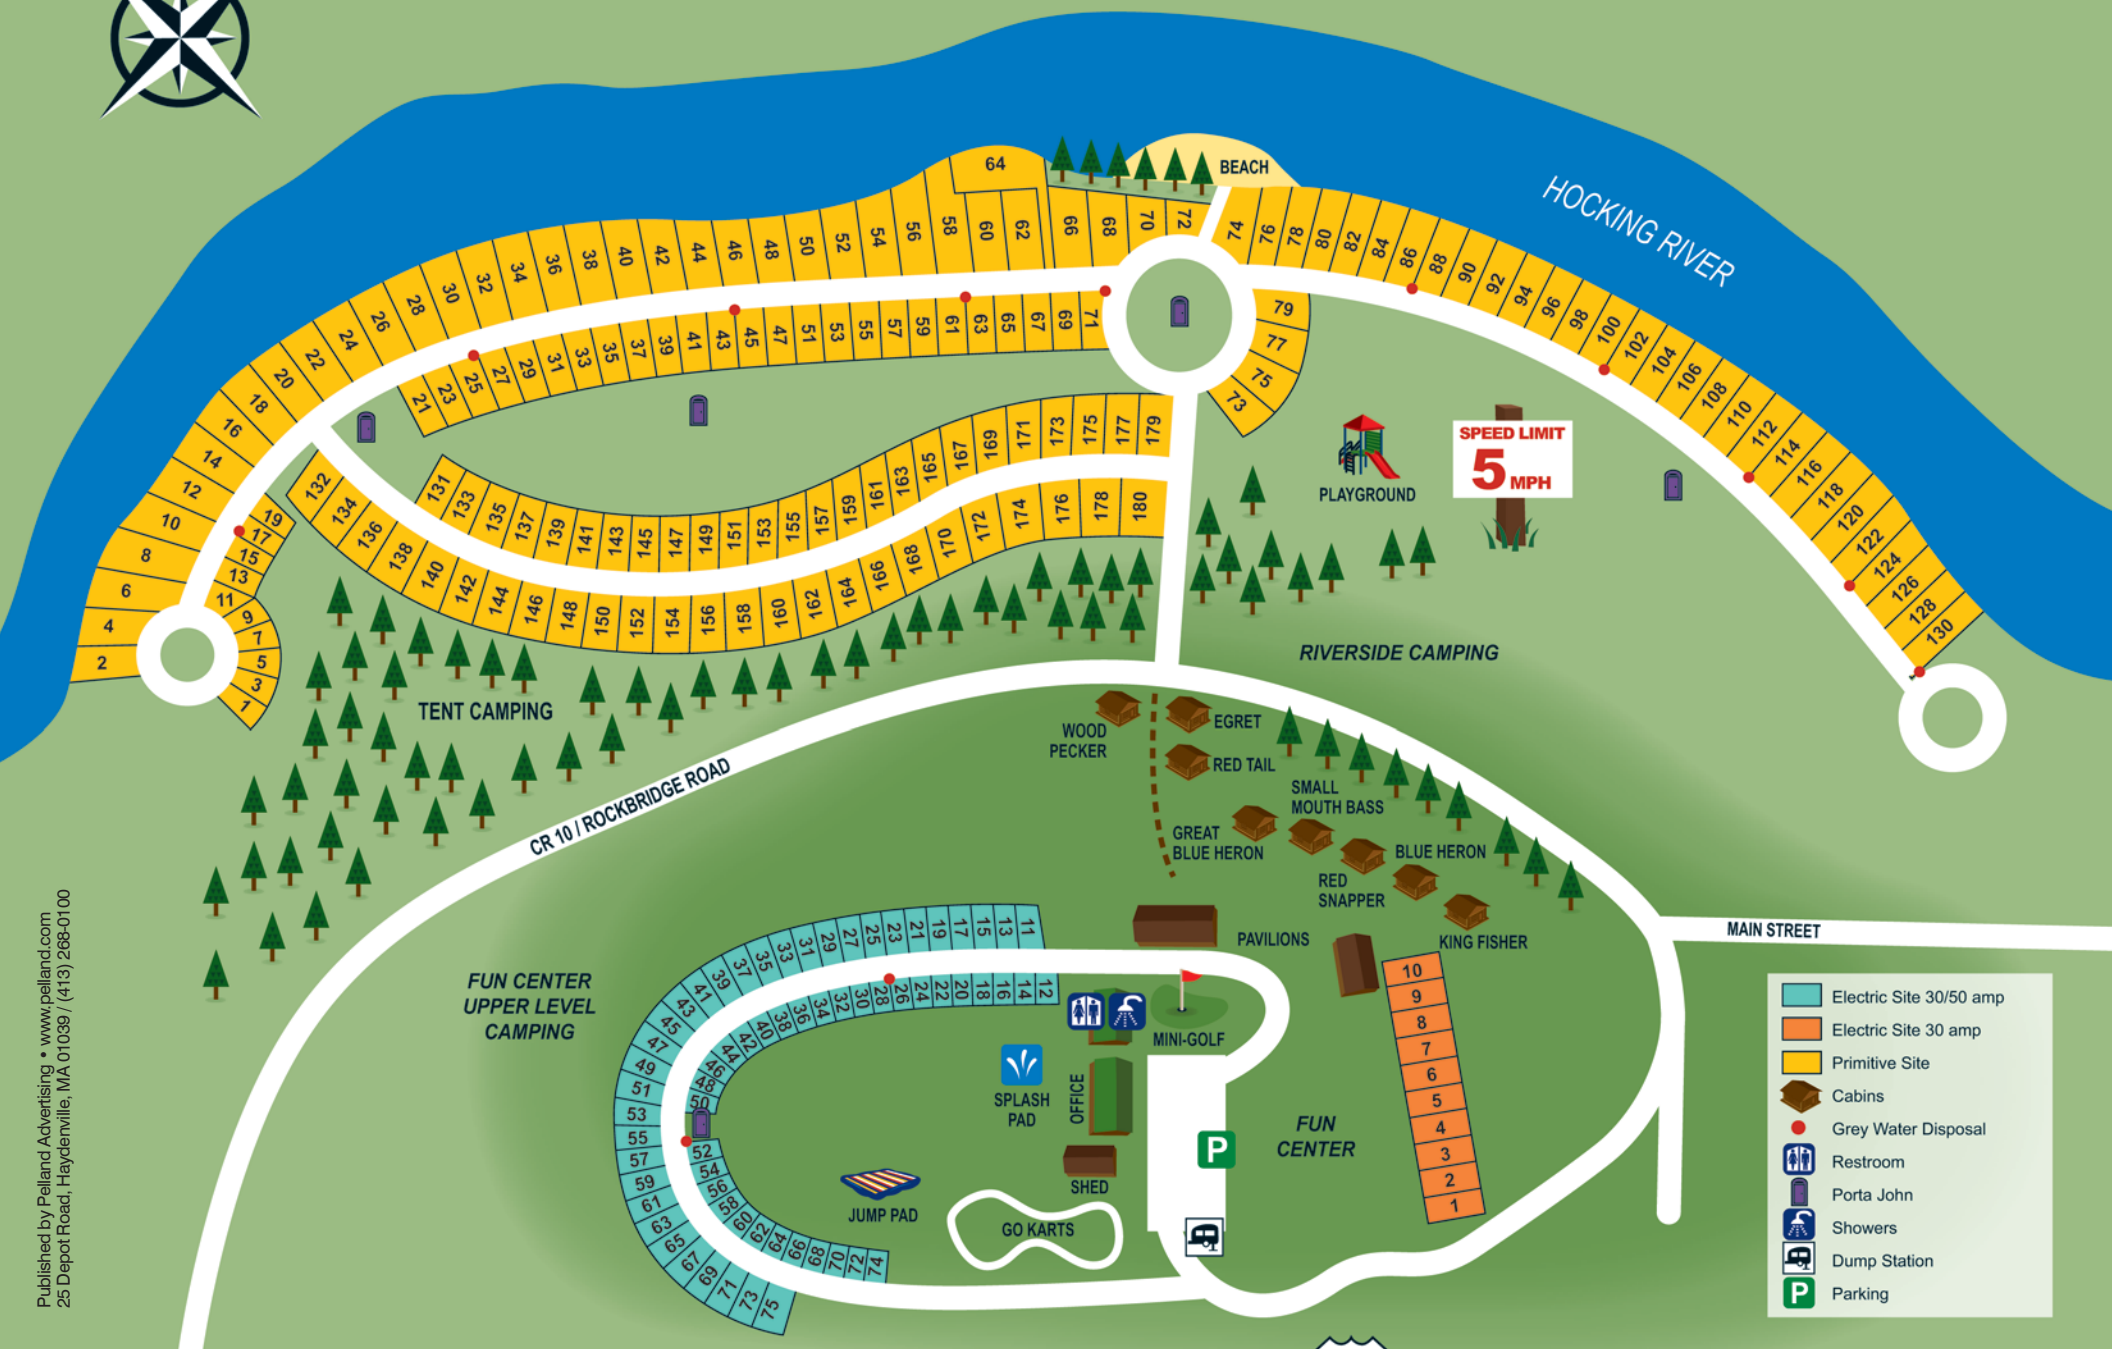

HOCKING HILLS CAMPGROUND

- Electric Site 30/50 amp
- Electric Site 30 amp
- Primitive Site
- Cabins
- Grey Water Disposal
- Restroom
- Porta John
- Showers
- Dump Station
- Parking

Published by Pelland Advertising • www.pelland.com
 25 Depot Road, Haydenville, MA 01039 / (413) 268-0100