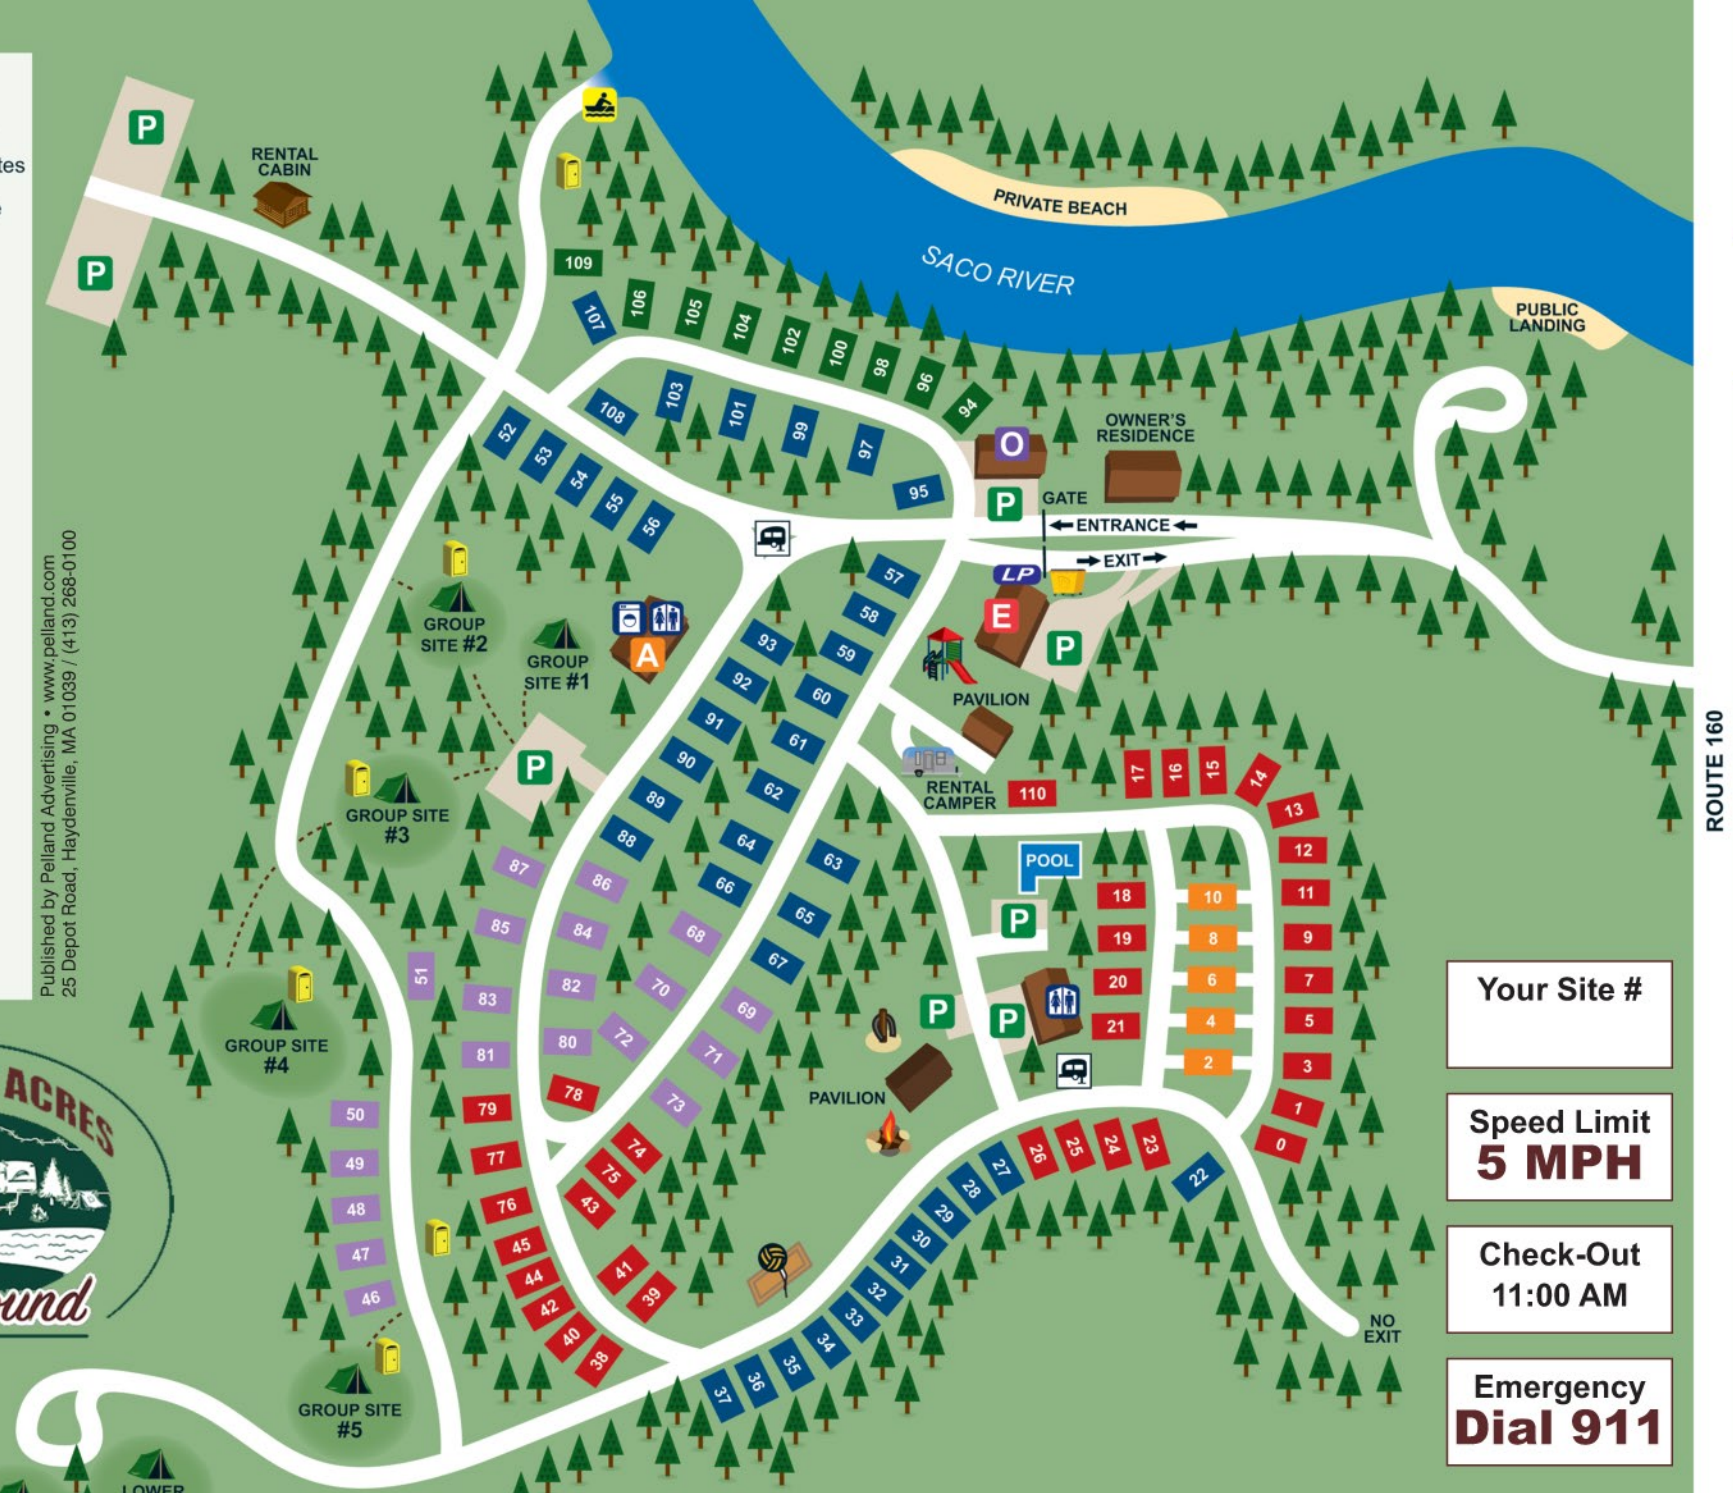

-  Full Hook up Site
-  50/30/20 Amp Sites
-  50 Amp Pull-Thru Sites
-  Water & Electric Site
-  Riverfront Water & Electric Site
-  Cabin
-  Restrooms
-  Porta-Potty
-  Laundry
-  Office
-  Employees Only
-  Arcade
-  Parking
-  Dumping Station
-  Dumpster
-  Boat Launch
-  Fire Pit
-  Playground
-  Propane
-  Volleyball Court
-  Horseshoes

Published by Pelland Advertising • www.pelland.com
 25 Depot Road, Haydenville, MA 01039 / (413) 268-0100

Your Site #

Speed Limit
5 MPH

Check-Out
11:00 AM

Emergency
Dial 911

33 Woodland Acres Drive, Brownfield, ME 04010
 207-935-2529 • WoodlandAcres.com

ROUTE 160