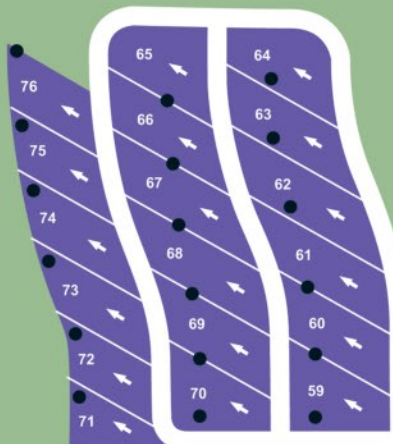

Countryside

Campground & Cabins

countrysidecampgroundandcabins.com

805 Byfield Drive, Harrison, MI 48625

Tel: 989-539-5468

| | | |
|---------------------------------|--------------------|----------------|
| 30 Amp FHU Seasonal Sites | Power Pedestal | Basketball |
| 50 Amp FHU Seasonal Sites | Trail | Volleyball |
| 30 Amp Water / Electric / Sewer | Restrooms/Bathroom | Horseshoes |
| 50 Amp Water / Electric / Sewer | Laundry | GaGa Ball Pit |
| 30 Amp Water / Electric | Dump Station | Playground |
| 50 Amp Water / Electric | Dumpster | Baseball Field |
| Cabin | Parking | Tetherball |
| Deluxe Cabin | | |

Follow on Socials

YOUR SITE

SPEED LIMIT
5 MPH

600 FT. TO MI HWY 61