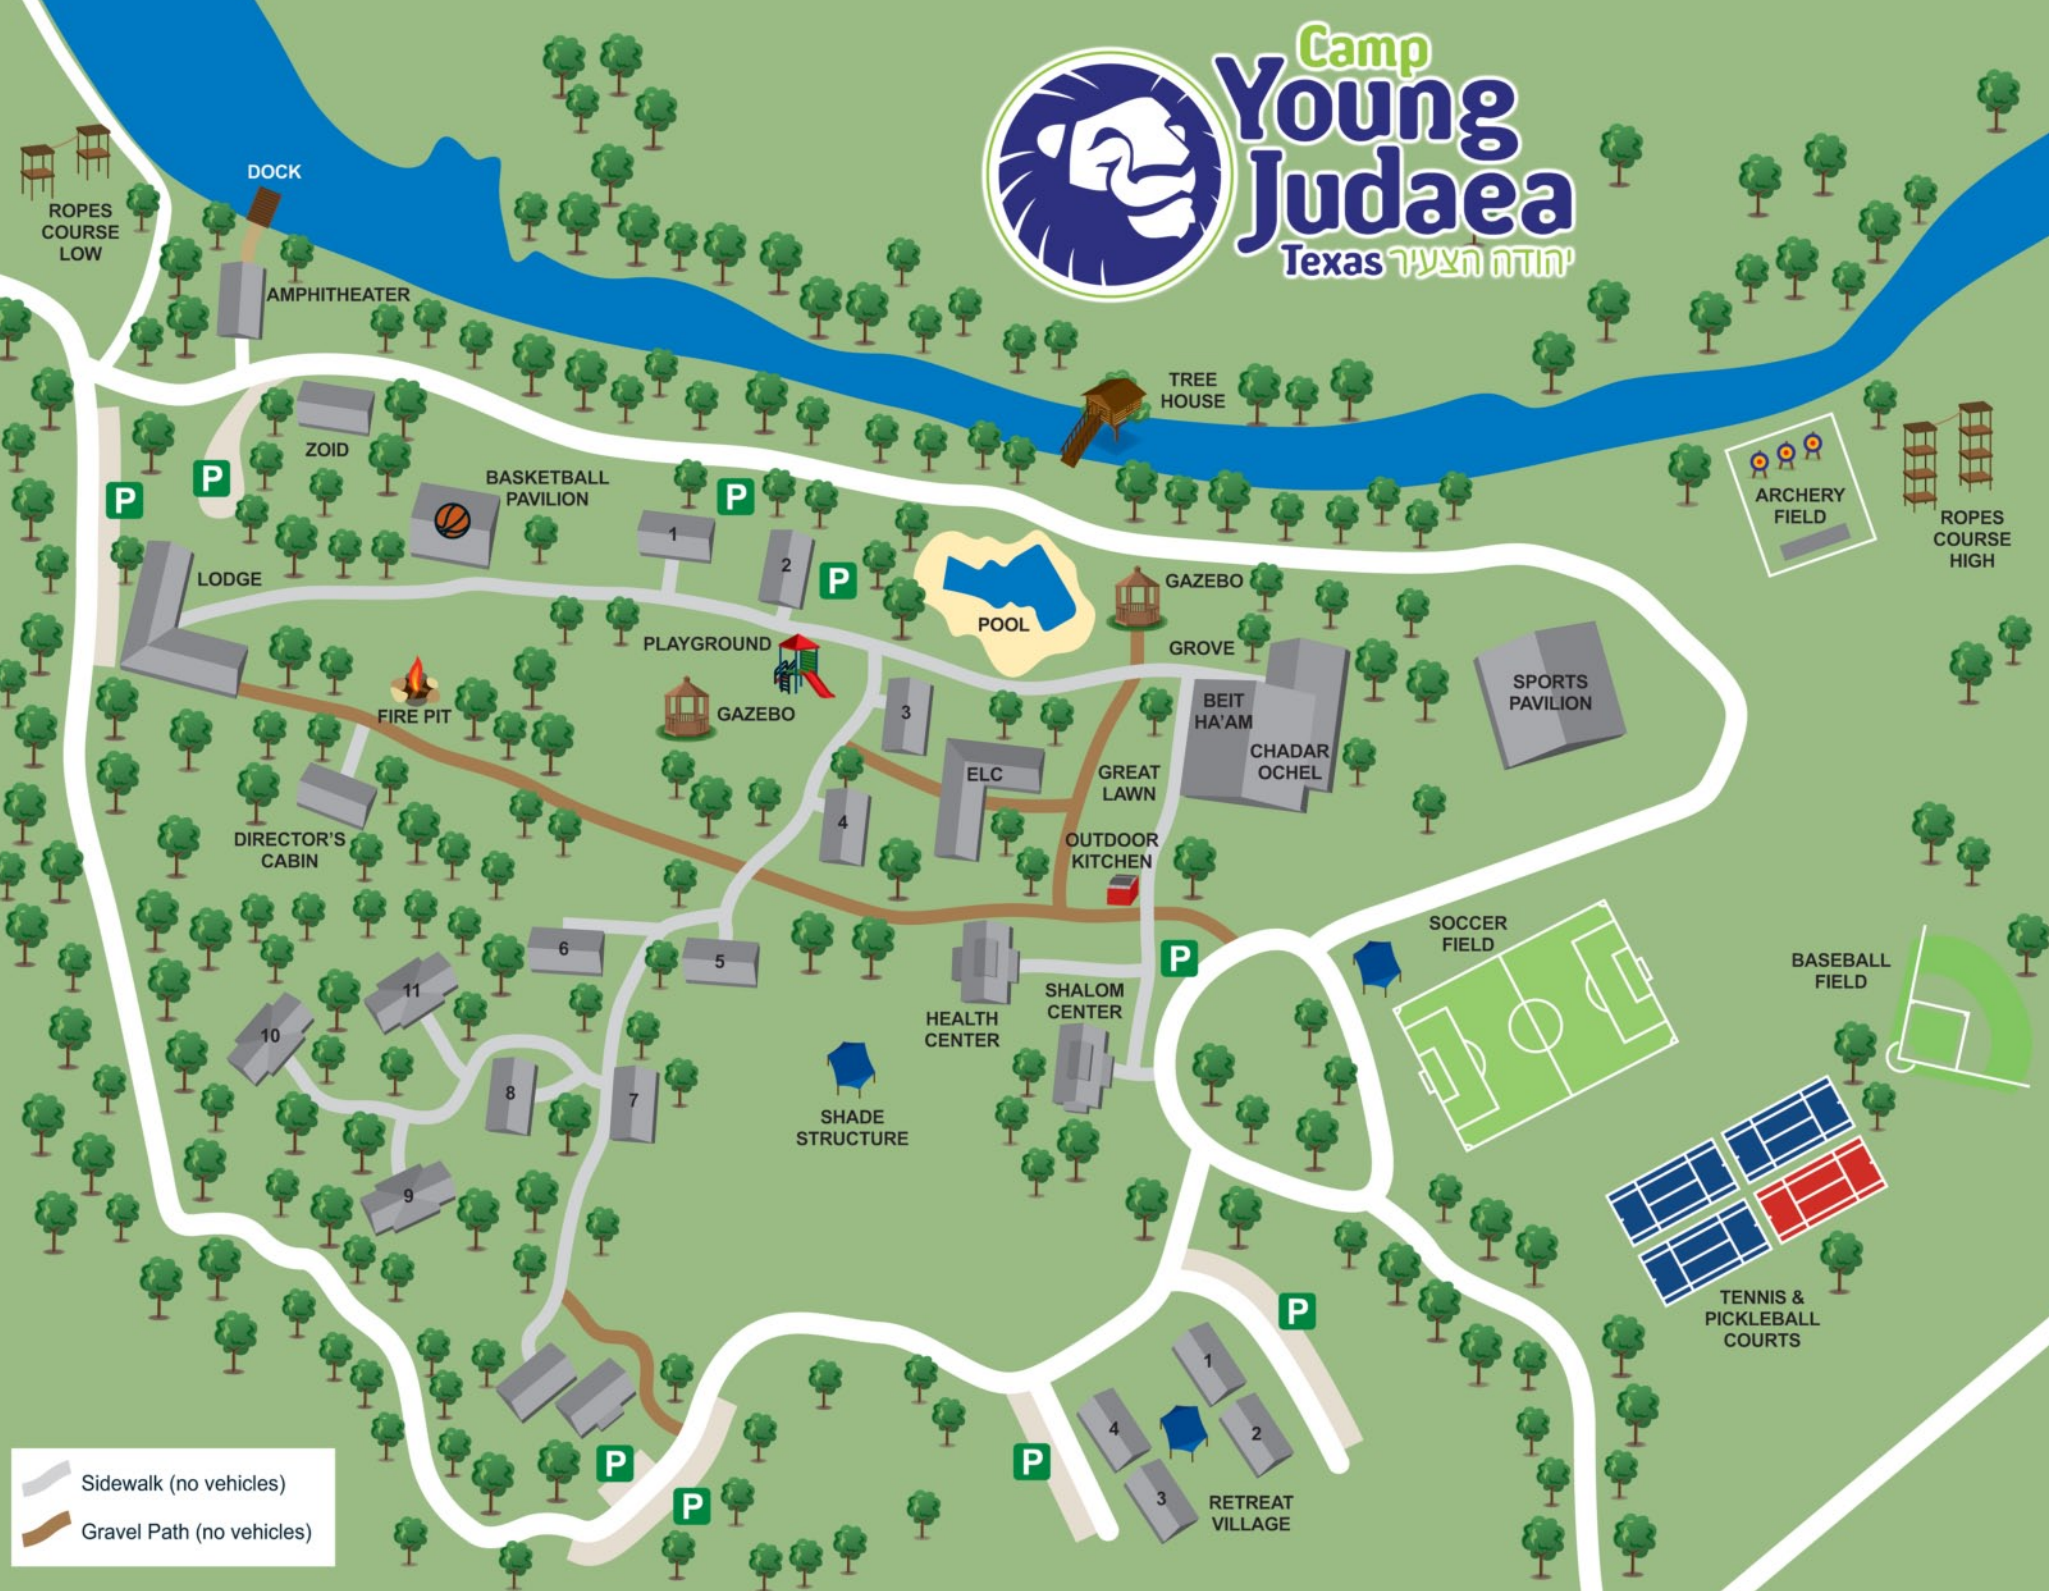

# Camp Young Judaea

Texas יהודה הצעיר

 Sidewalk (no vehicles)  
 Gravel Path (no vehicles)

ROPES COURSE LOW

DOCK

AMPHITHEATER

ZOID

BASKETBALL PAVILION

LODGE

FIRE PIT

DIRECTOR'S CABIN

PLAYGROUND

GAZEBO

ELC

GREAT LAWN

OUTDOOR KITCHEN

HEALTH CENTER

SHALOM CENTER

SHADE STRUCTURE

GAZEBO

GROVE

BEIT HA'AM

CHADAR OCHEL

SPORTS PAVILION

SOCCER FIELD

BASEBALL FIELD

TENNIS & PICKLEBALL COURTS

TREE HOUSE

ARCHERY FIELD

ROPES COURSE HIGH

RETREAT VILLAGE