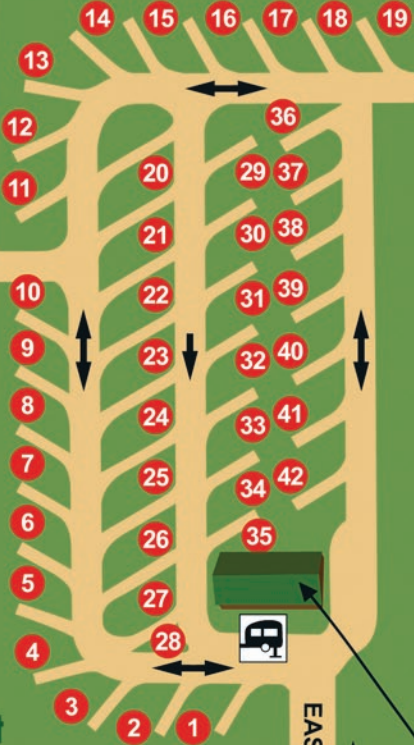

CENTENNIAL PARK

HIGHWAY 30 - E. ROCK FALLS ROAD

BIKE TRAIL

HENNEPIN CANAL PARKWAY

PRIVATE RESIDENCE

PRIVATE HOMES

PRIVATE HOMES

FUTURE DEVELOPMENT

600 East 17th Street
 Rock Falls, Illinois 61071
 (815) 626-7226
 www.CrystalLake1.com

ENTRANCE

EAST 17TH STREET

STORE
 OFFICE
 SNACK BAR
 RESTROOMS
 SHOWERS

LEGEND

- Water, Sewer, & 20-30-50 amp Electric
- 🚽 Dumping Station
- P Parking