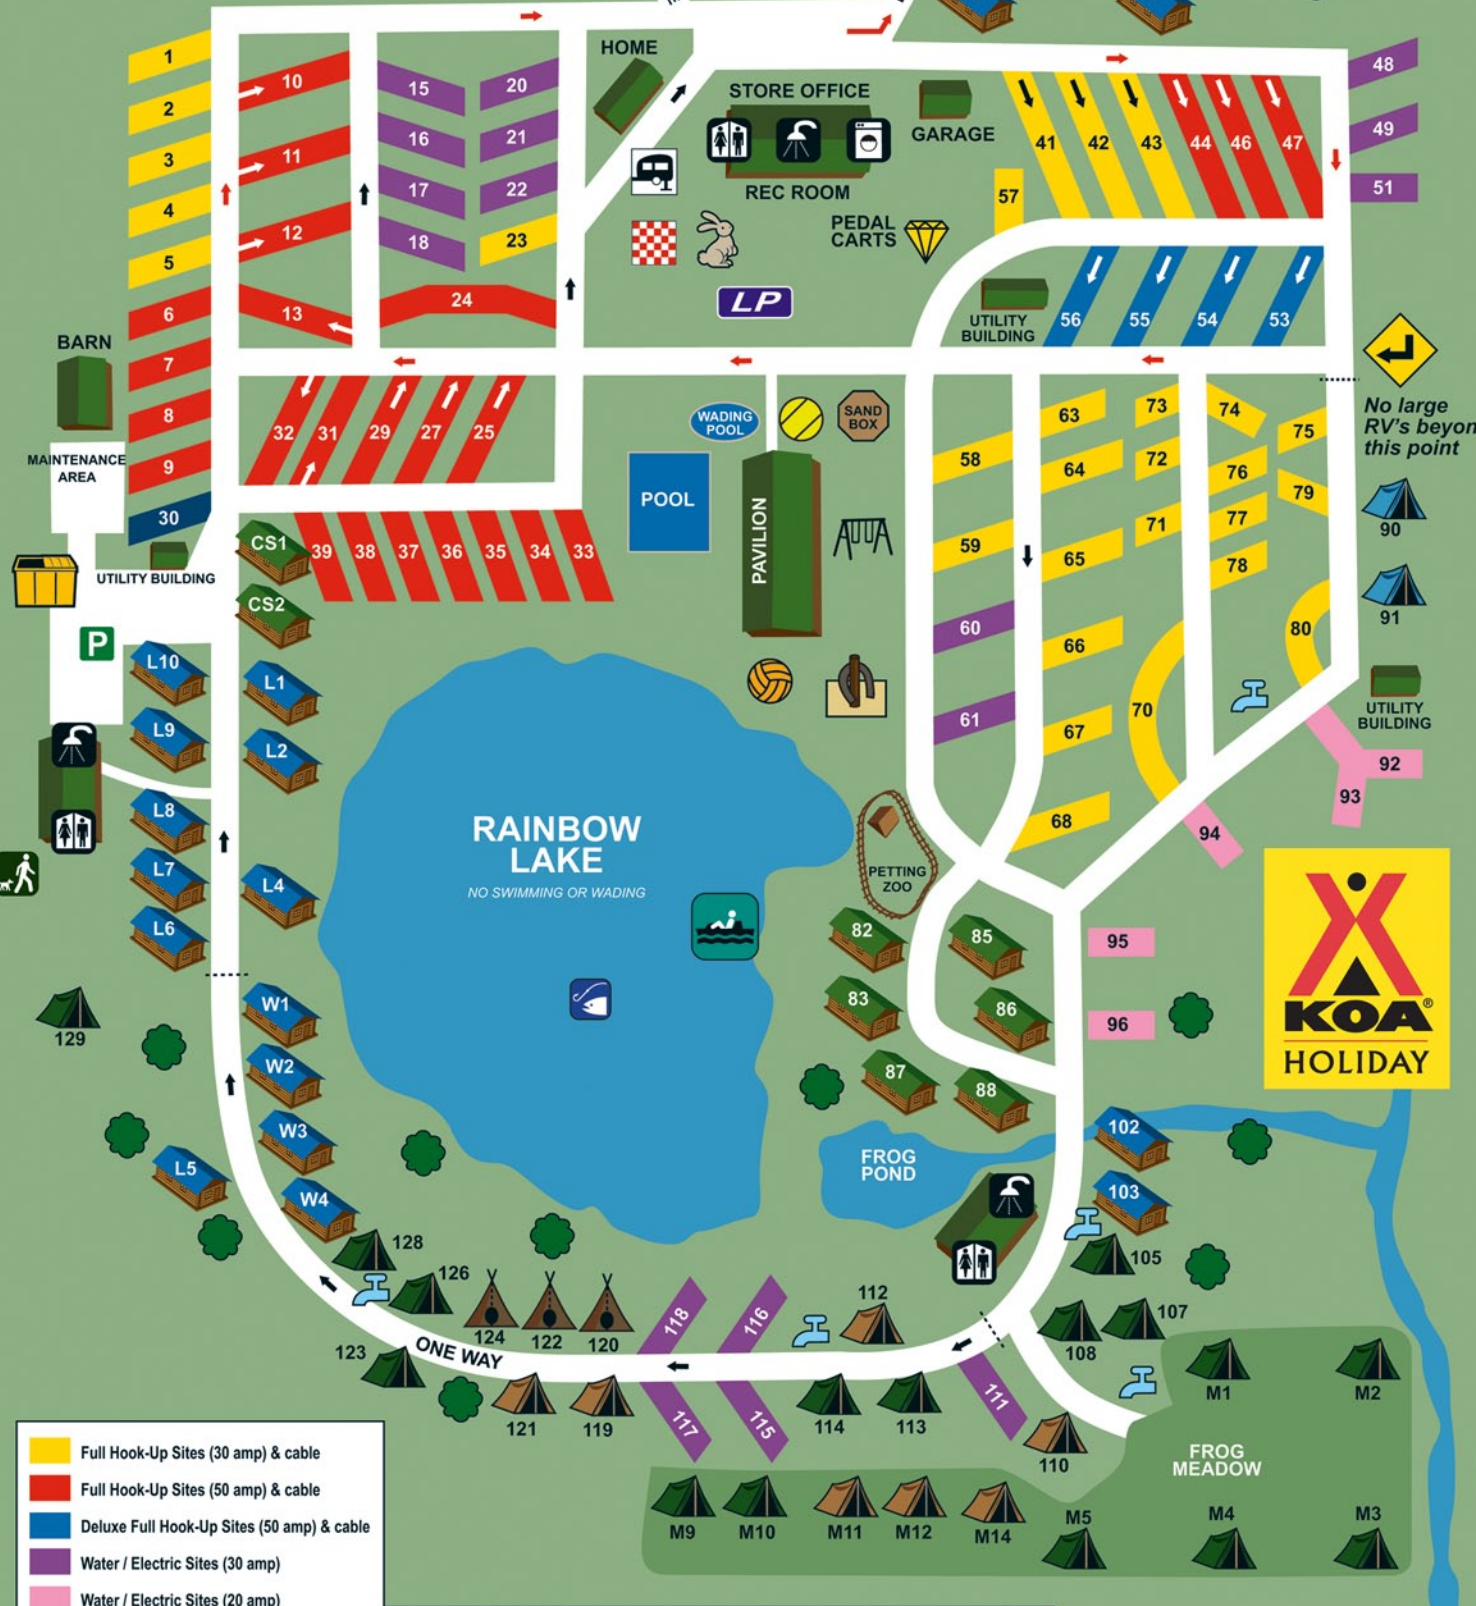

WEST ROAD

ENTRANCE

EXIT ONLY

No large RV's beyond this point

- Full Hook-Up Sites (30 amp) & cable
- Full Hook-Up Sites (50 amp) & cable
- Deluxe Full Hook-Up Sites (50 amp) & cable
- Water / Electric Sites (30 amp)
- Water / Electric Sites (20 amp)
- Deluxe Camping Cabin
- Camping Cabin
- No Hook-Up Tent Site
- Water / Electric Tent Site (30 amp)
- Water / Electric Tent Site (20 amp)
- Teepee Sites

- Restrooms
- Showers
- Laundry
- Dumping Station
- Dumpster
- Parking
- Pedal Boats
- Fishing
- Pet Walk
- Horseshoes
- LP Gas
- Playground
- Water Tap
- Elk Creek Mine
- Checkers
- Volleyball Net
- Tether Ball
- Exit route for large RV's