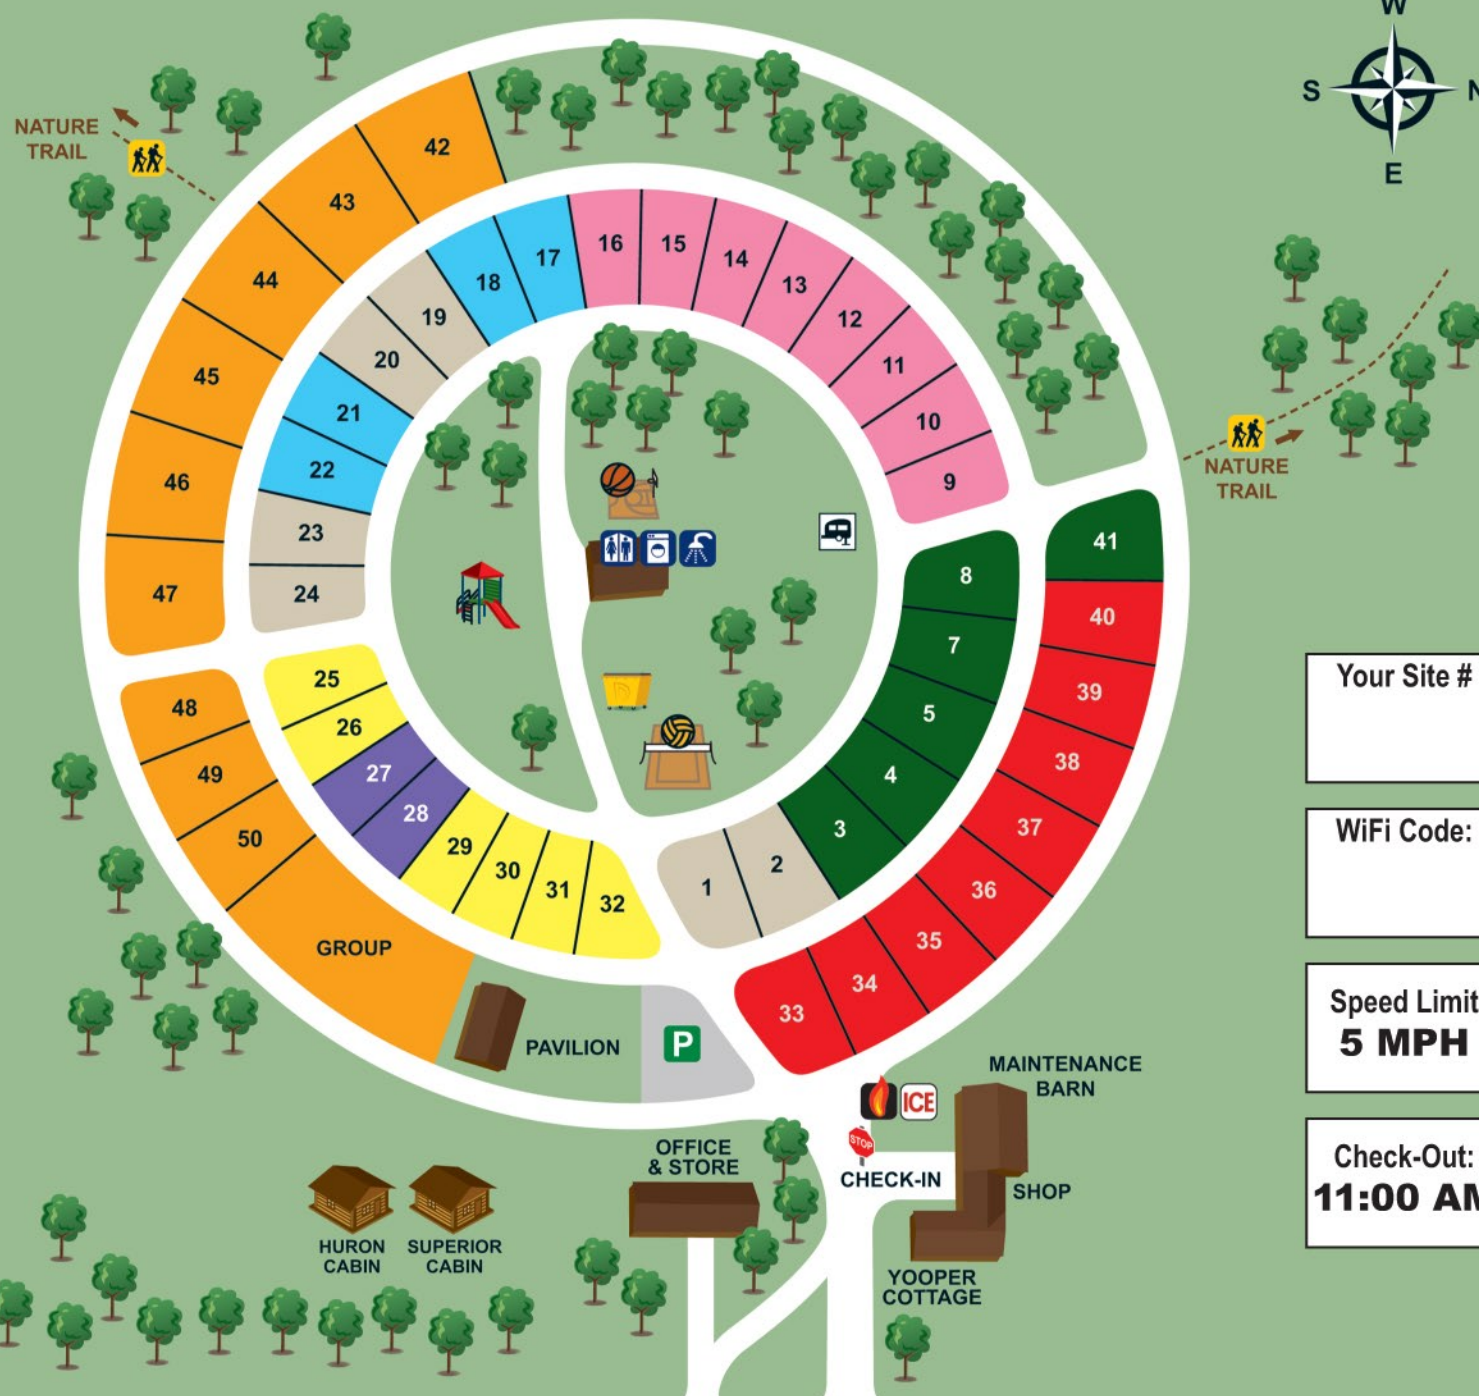

# KRITTERS CAMPGROUND

- Full Hookup - 50 Amp Electric, Water & Sewer
- Full Hookup - 30/50 Amp Electric, Water & Sewer
- Full Hookup - 30 Amp Electric, Water & Sewer
- 30 Amp Electric, Water
- 20 Amp Electric, Water
- 30 Amp Electric
- 20 Amp Electric Tent
- Primitive Tent
- Restrooms
- Showers
- Laundry
- Dumpster
- Dumping Station
- Basketball
- Volleyball
- Playground
- Firewood
- Ice
- Parking

Your Site #

WiFi Code:

Speed Limit  
**5 MPH**

Check-Out:  
**11:00 AM**

Published by Pelland Advertising • www.pelland.com  
25 Depot Road, Haydenville, MA 01039 / (413) 268-0100

← 4.1 MILES TO NEWBERRY

M-123 / FALLS ROAD

23 MILES TO TAHQUAMENON FALLS →

13209 State Highway M-123, Newberry, MI 49868 • 906-293-8562 • KrittersCampground.com