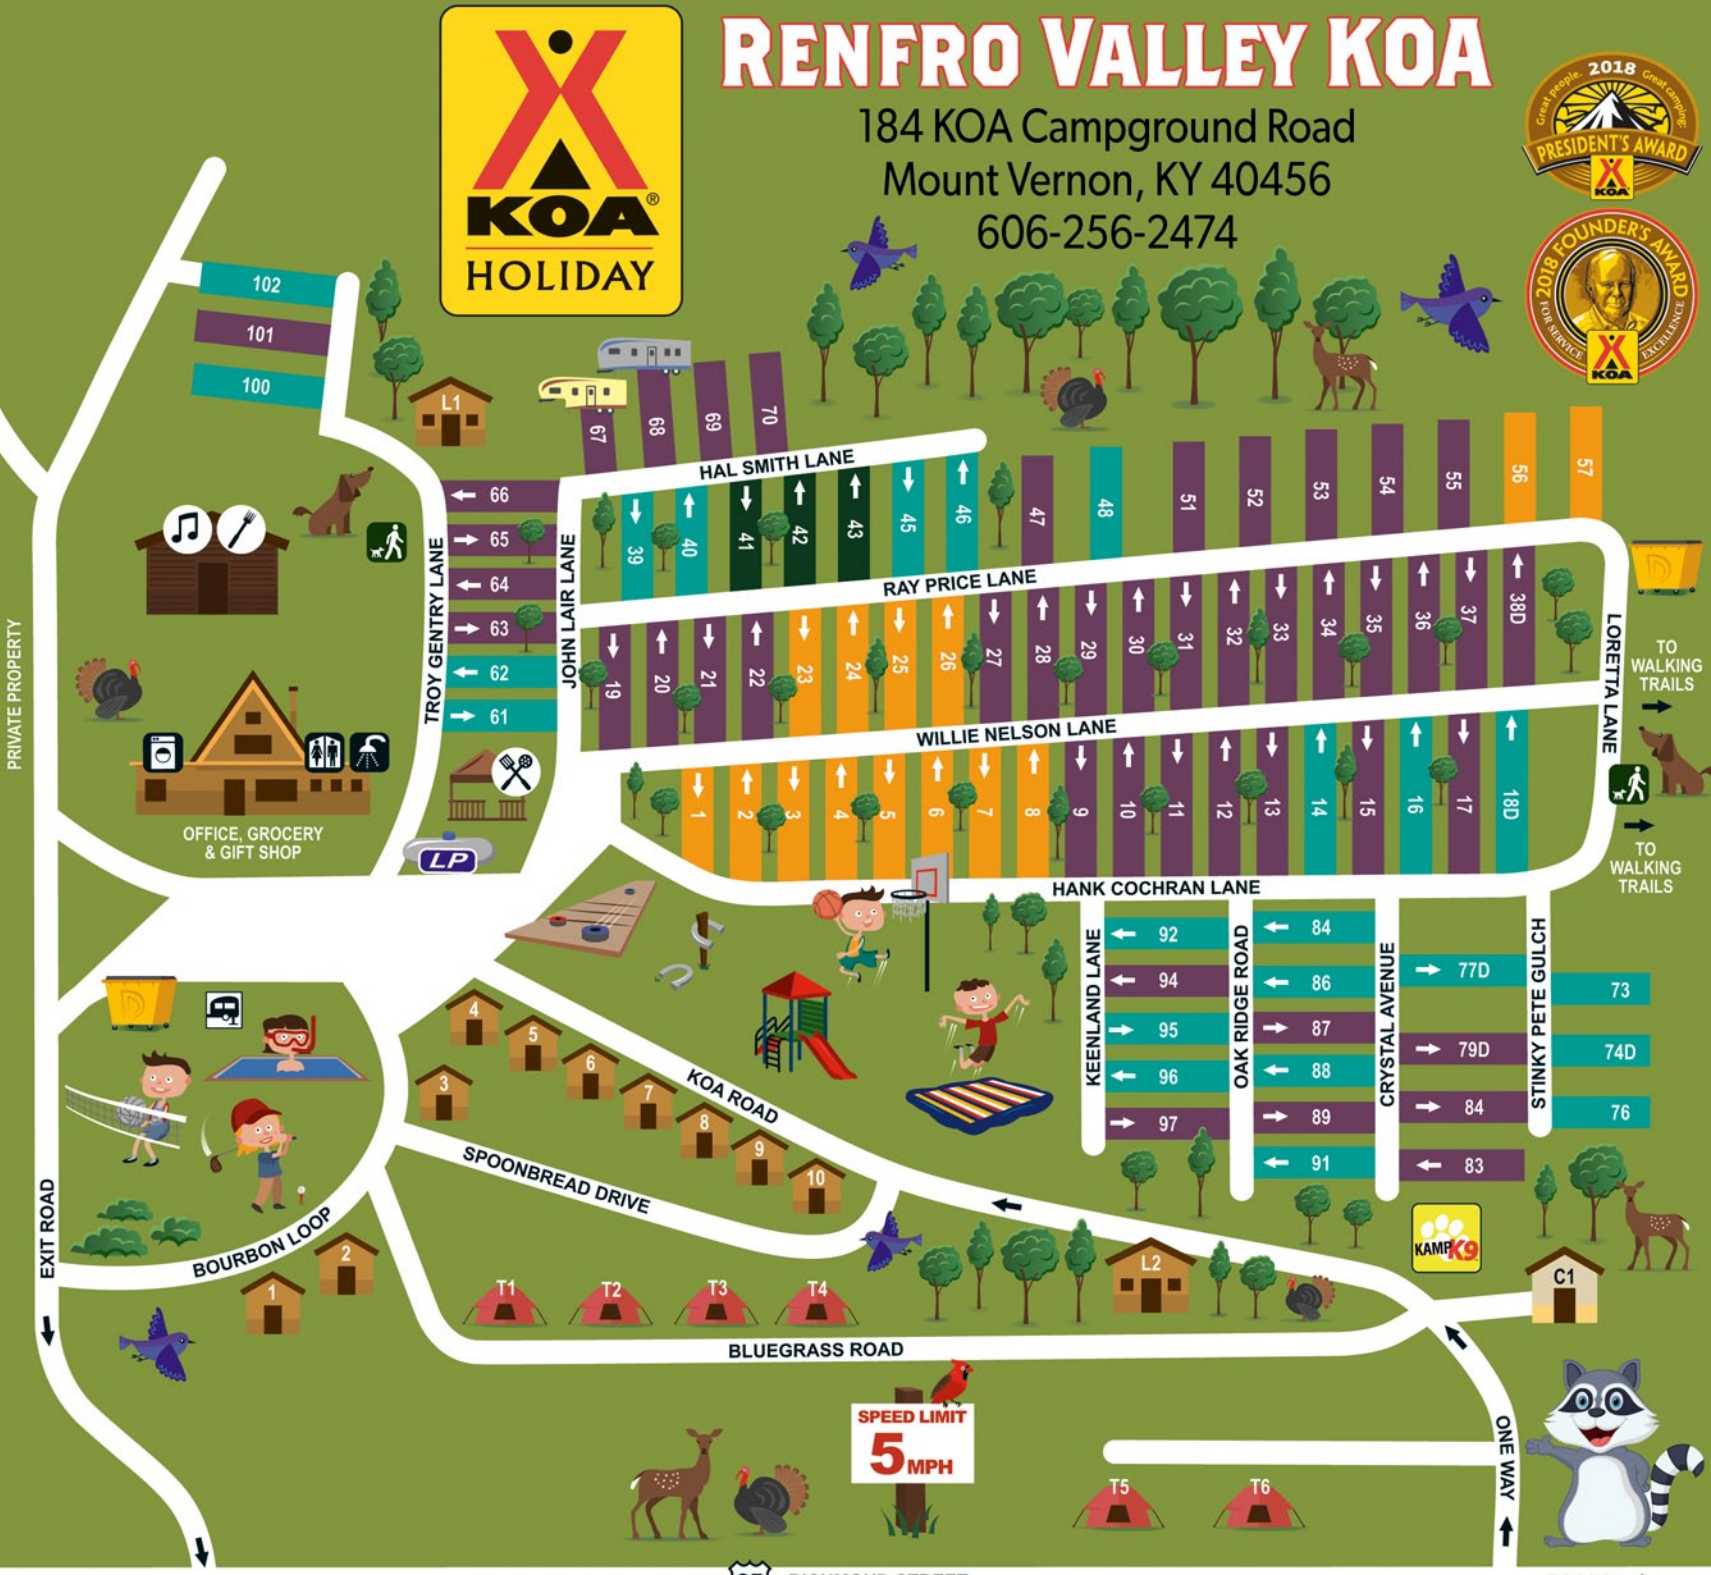

Your Site #

RENFRO VALLEY KOA

184 KOA Campground Road
Mount Vernon, KY 40456
606-256-2474

- Full Hookup 30 Amp
- Full Hookup 50 Amp
- W/E Pull Thru 50 Amp
- W/E Premium Tent
- Primitive Tent
- Deluxe Cabin
- Camping Cabin
- Camping Cottage
- Fifth Wheel Trailer
- Travel Trailer
- Pet Walk Area
- Laundry
- Music Barn
- Food Hall
- Kitchen
- Restrooms
- Shower
- Dumpster
- Dumping Station
- Propane
- Kamp K9

← TO BEREA

RICHMOND STREET

TO I-75 →