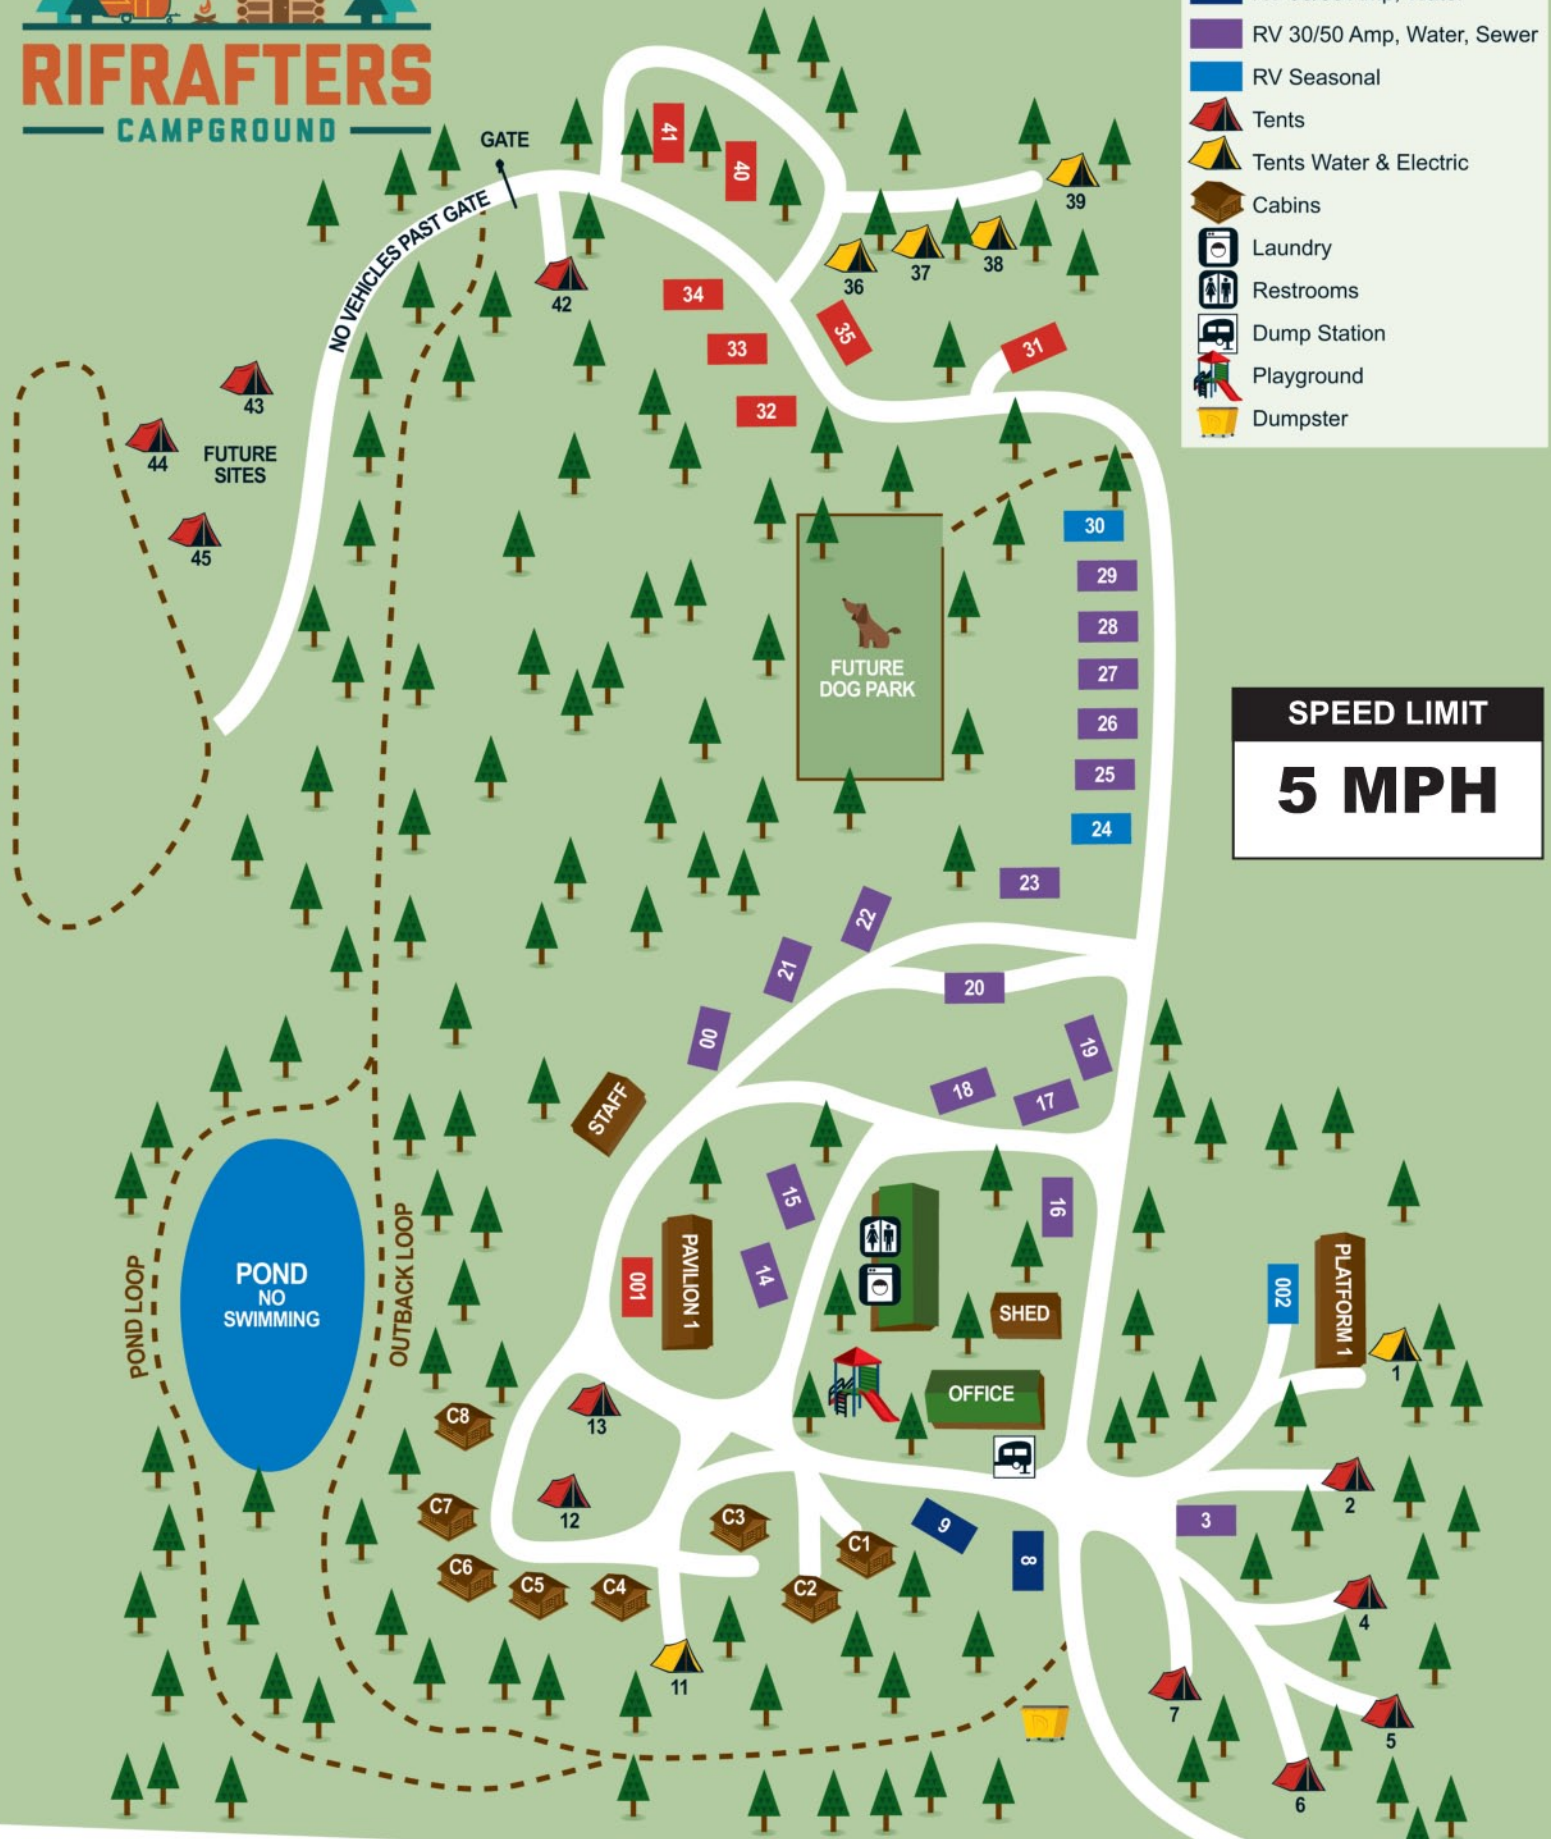

448 Laurel Creek Road, Fayetteville, WV 25840  
304-574-1065 • www.rifrafters.com

- RV 30 Amp, Water
- RV 30/50 Amp, Water
- RV 30/50 Amp, Water, Sewer
- RV Seasonal
- Tents
- Tents Water & Electric
- Cabins
- Laundry
- Restrooms
- Dump Station
- Playground
- Dumpster

**SPEED LIMIT**  
**5 MPH**

LAUREL CREEK ROAD

1/2 MILE TO ROUTE 19 →