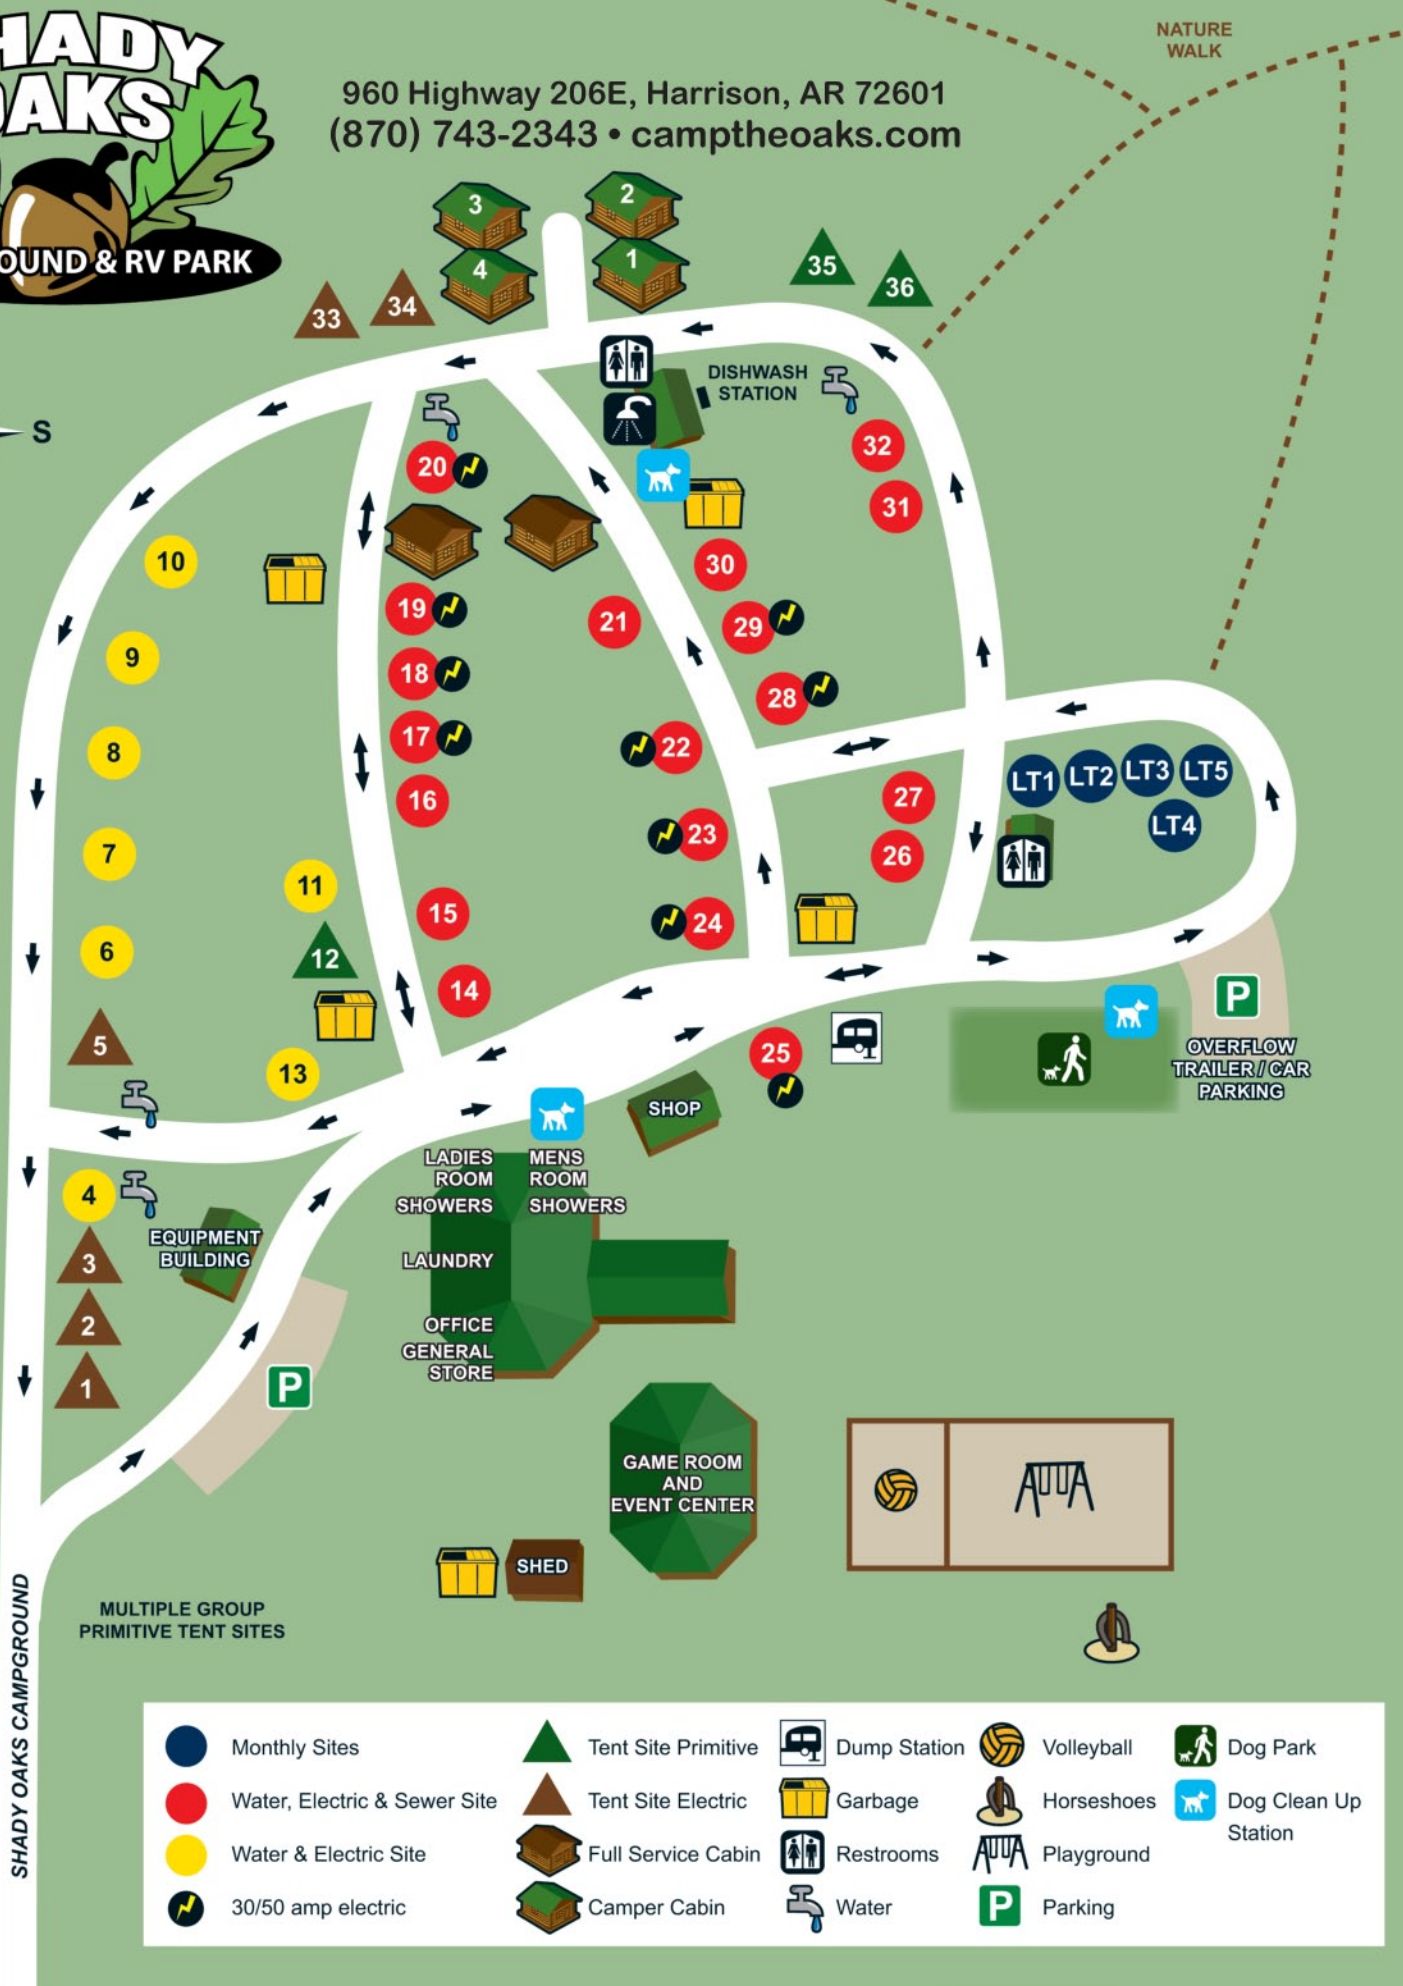

960 Highway 206E, Harrison, AR 72601  
 (870) 743-2343 • camptheoaks.com

SHADY OAKS CAMPGROUND

MULTIPLE GROUP  
PRIMITIVE TENT SITES

- |                              |                     |              |            |                      |
|------------------------------|---------------------|--------------|------------|----------------------|
| Monthly Sites                | Tent Site Primitive | Dump Station | Volleyball | Dog Park             |
| Water, Electric & Sewer Site | Tent Site Electric  | Garbage      | Horseshoes | Dog Clean Up Station |
| Water & Electric Site        | Full Service Cabin  | Restrooms    | Playground |                      |
| 30/50 amp electric           | Camper Cabin        | Water        | Parking    |                      |

HIGHWAY 206 E