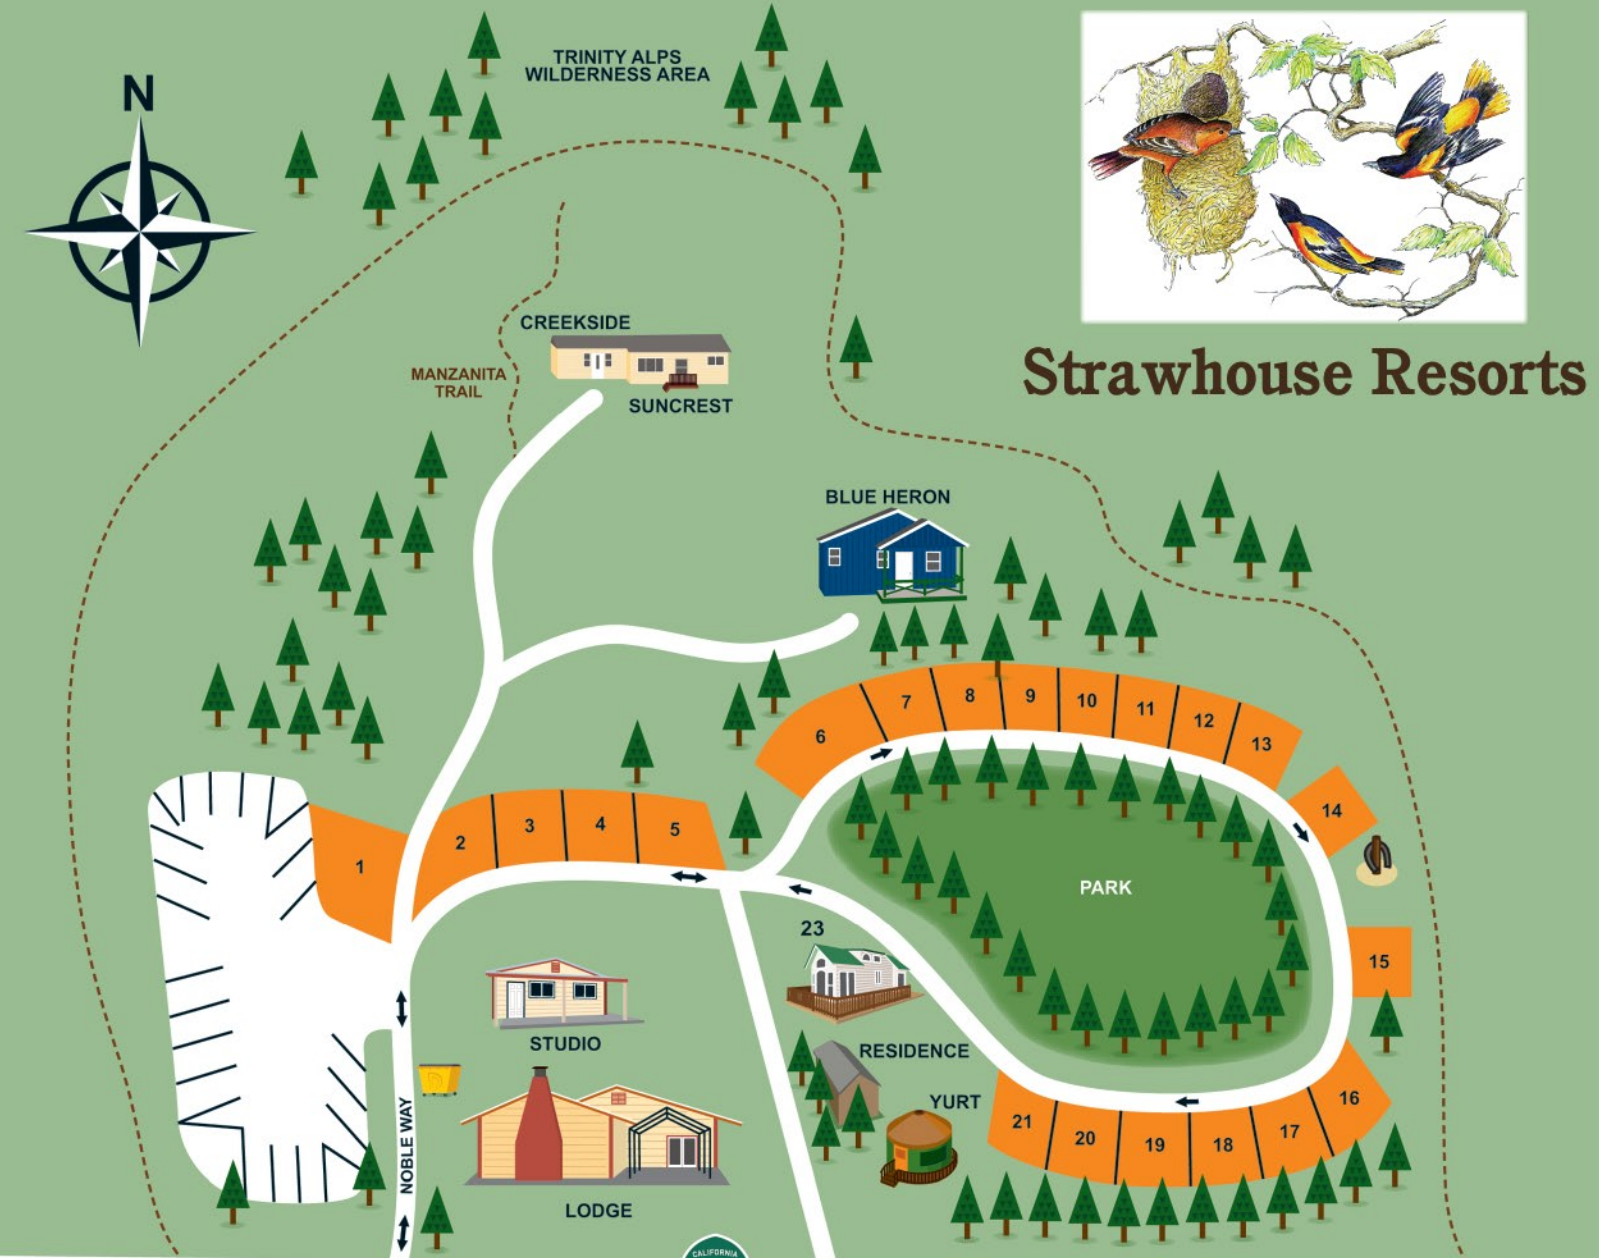

TRINITY ALPS WILDERNESS AREA

Strawhouse Resorts

← TO HIGHWAY 101 CALIFORNIA 299 TO INTERSTATE 5 →

SPEED LIMIT
7 MPH

P COTTAGE PARKING

STRAWHOUSE CAFE

PET AREA

P CAFE PARKING

TRINITY RIVER

BUFFALO ROCK

31301 State Highway 299, Big Flat, CA 96048

530-623-1990 | StrawhouseResorts.com