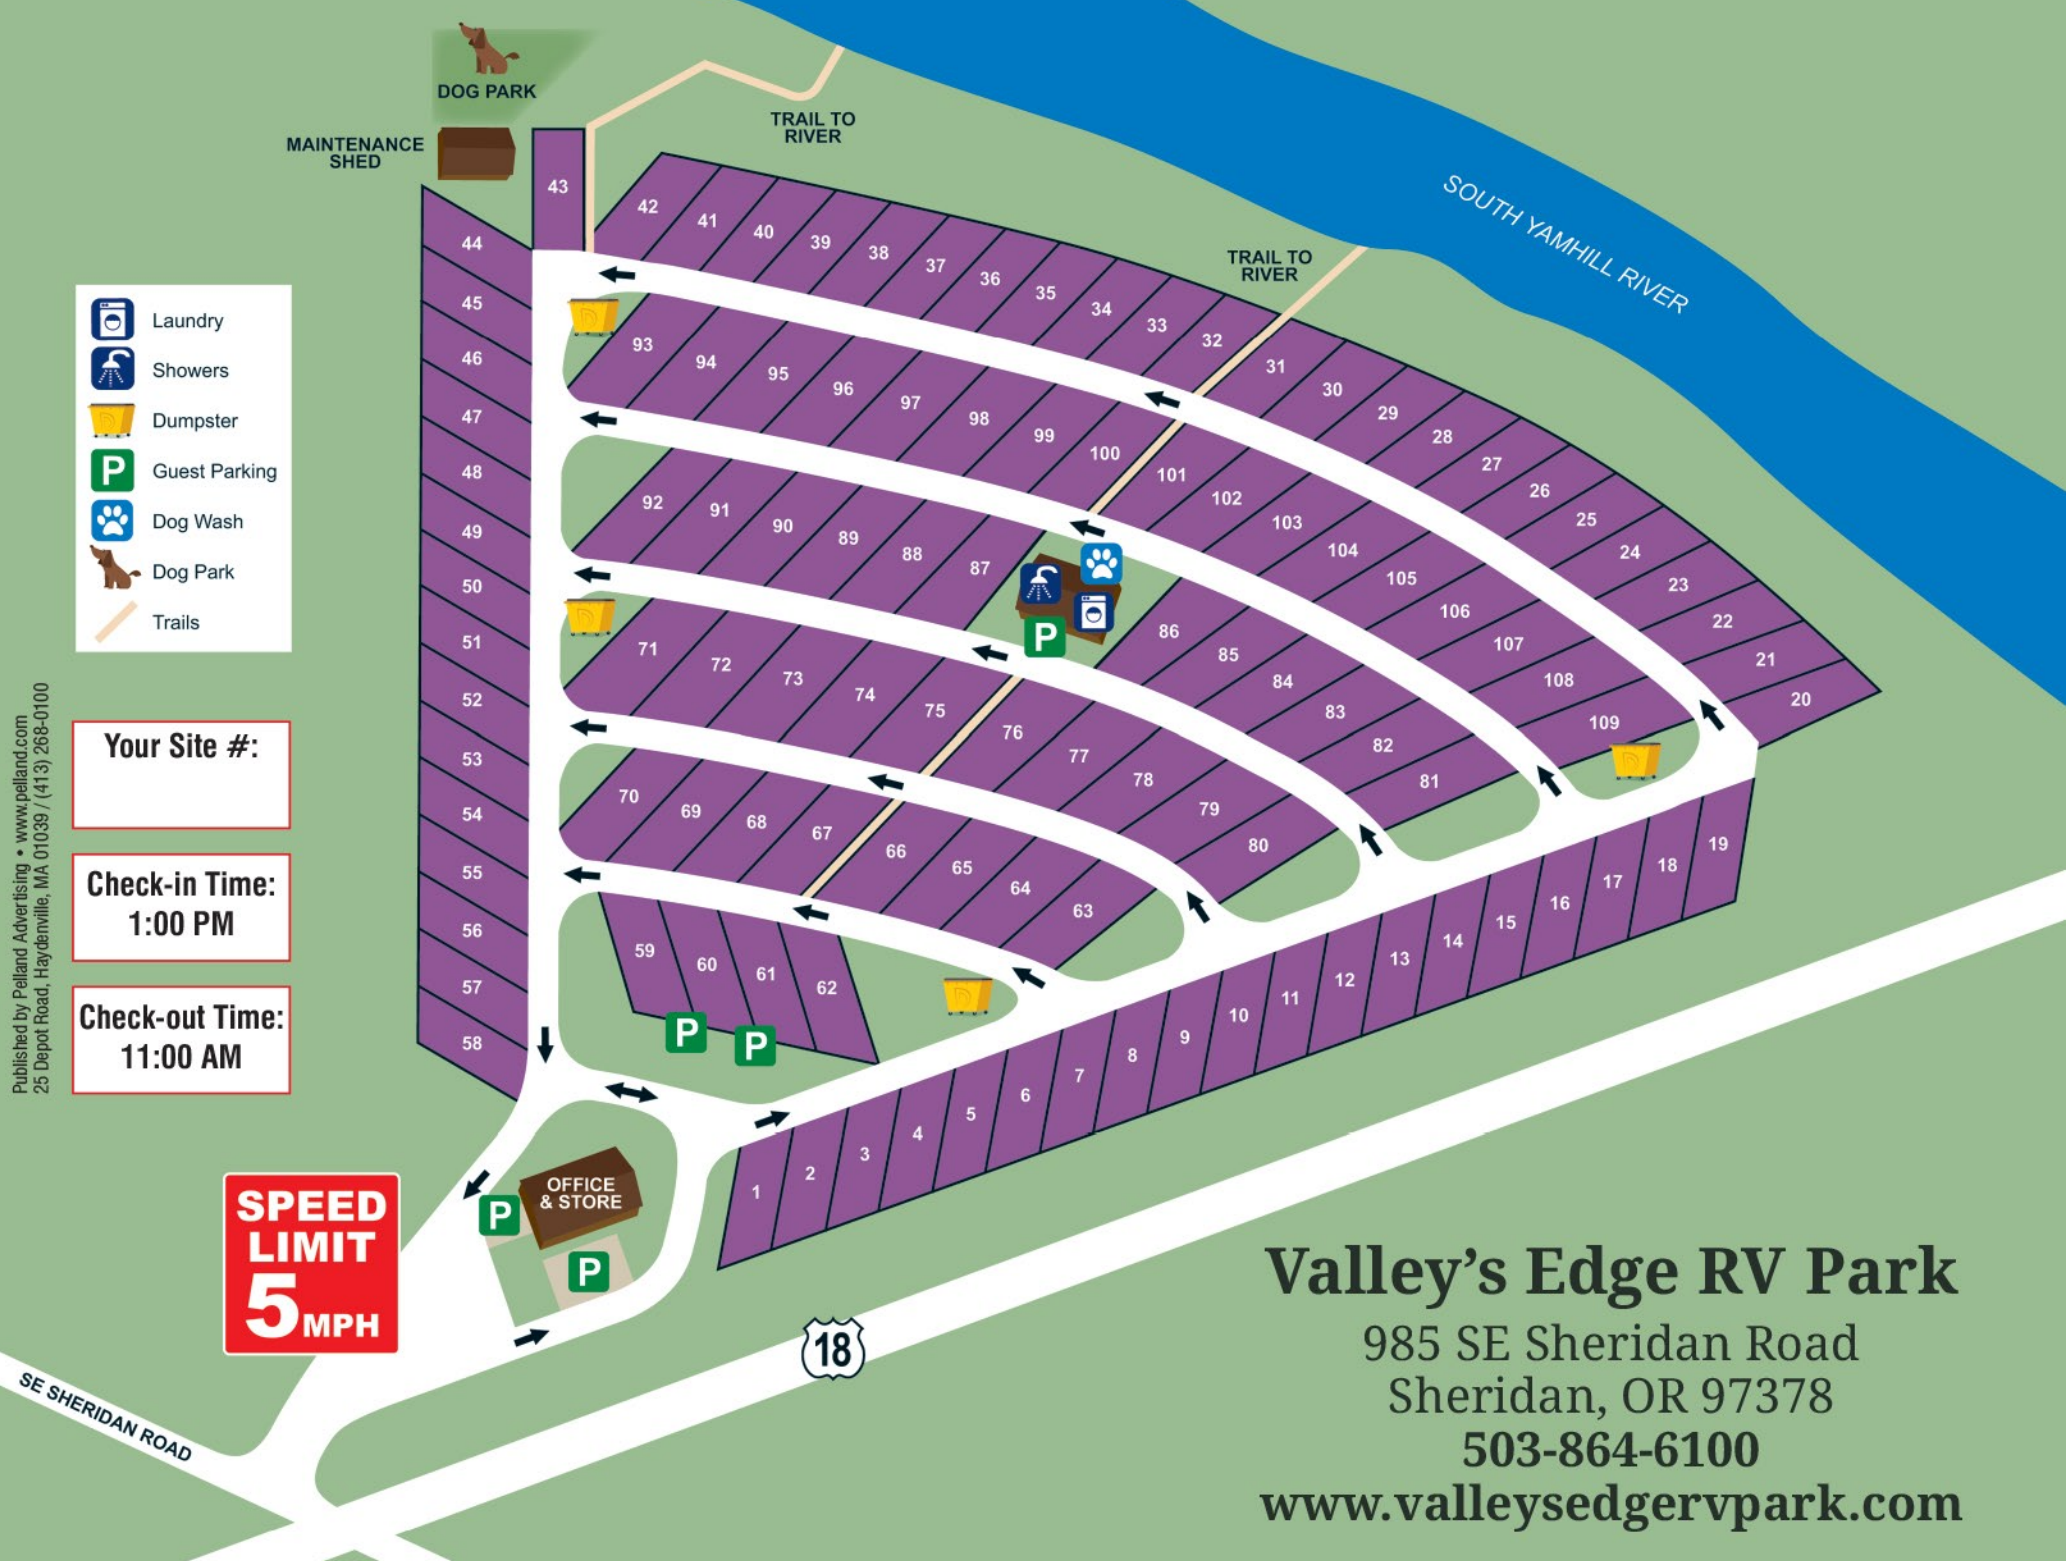

Published by Pelland Advertising • www.pelland.com
25 Depot Road, Haydenville, MA 01039 / (413) 268-0100

-  Laundry
-  Showers
-  Dumpster
-  Guest Parking
-  Dog Wash
-  Dog Park
-  Trails

Your Site #:

Check-in Time:
1:00 PM

Check-out Time:
11:00 AM

SPEED LIMIT
5 MPH

Valley's Edge RV Park
985 SE Sheridan Road
Sheridan, OR 97378
503-864-6100
www.valleysedgervpark.com