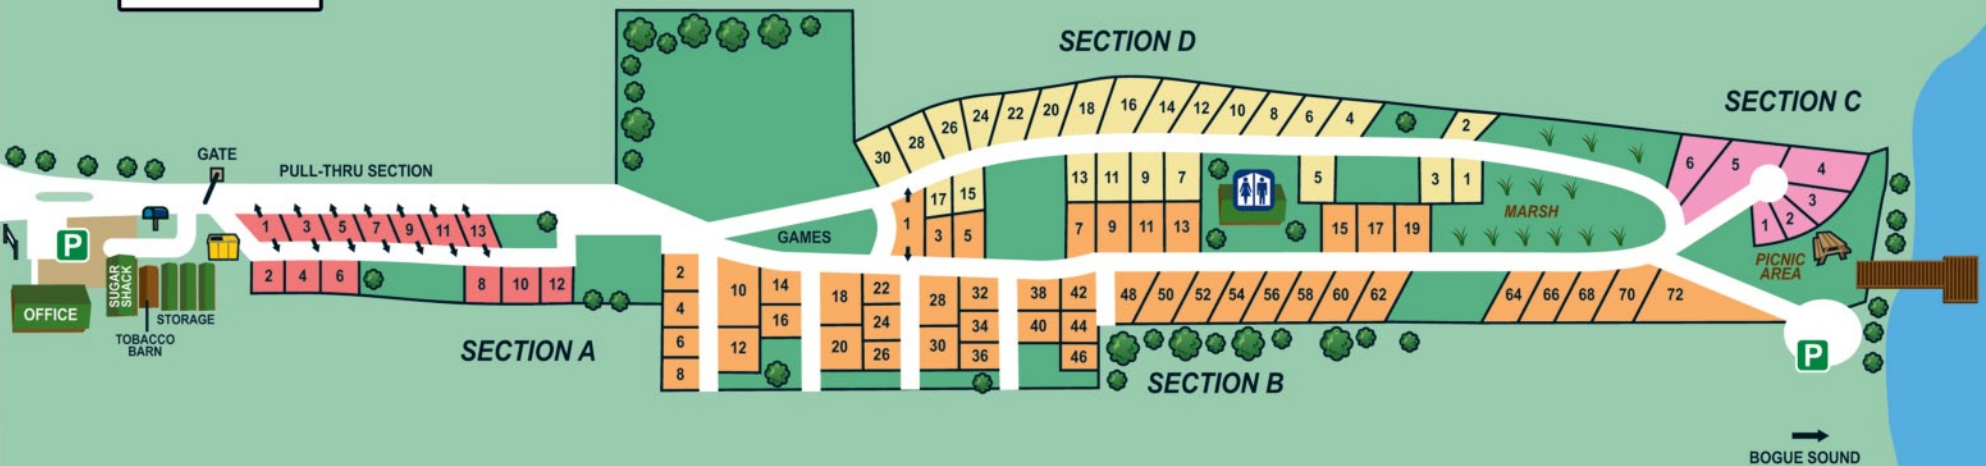

↑ TO MOREHEAD CITY

1463 Highway 24  
Newport, NC 28570  
(252) 247-0494

[www.WatersEdgeNorthCarolina.com](http://www.WatersEdgeNorthCarolina.com)

Your  
Site #

Wi-Fi: WERVP-Guest / Password: campground

HIGHWAY 24

CAPE CARTERET

↓

- Bath House
- Dumpster
- Parking
- Mailbox

All sites are full hookup (Water/Electric/Sewer)  
with 20/30/50 amp electric service.

All roads are two-way traffic.

Office Hours:

Monday - Friday: 9:00 AM to 4:00 PM

Saturday: 9:00 AM to 2:00 PM

Sunday: Closed

NORTH